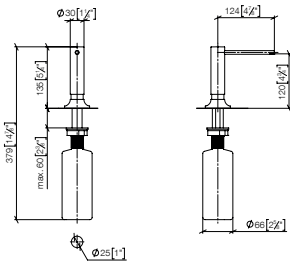

ELIO-ENO

LOT

MEM

META SQUARE

SYNC

TARA

TARA ULTRA

VAIA

Pull-Out / Pull-Down

Profi Fitting

BAR TAP

Pot Filler / Pivot

Rinsing Spray

Accessory