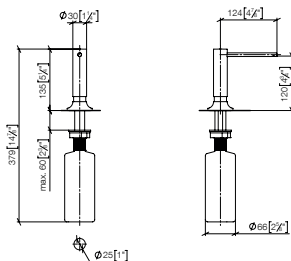

82 434 809

VAIA Dispenser with rosette

- 140mm projection
- 500 ml bottle
- can be filled from the top
- rotating pump head

Fits VAIA

Custom-made options

- Finish variants

Standard article	82 434 809 FF	FF	Euro
Chrome		-00	299.50
Brushed Chrome		-93	389.30
Platinum		-08	479.20
Brushed Platinum		-06	479.20
Champagne (22kt Gold)		-47	598.90
Brushed Champagne (22kt Gold)		-46	598.90
Durabross (23kt Gold)		-09	598.90
Brushed Durabross (23kt Gold)		-28	598.90
Dark Chrome		-19	449.20
Brushed Dark Platinum		-99	449.20
Matte Black		-33	404.30

10 713 809

VAIA AIR SWITCH Control button

- for controlling a waste disposal unit

Compatible with waste disposal units with integrated air switch made by Insinkerator®, e.g. Evolution.

The products are not available in all markets, please contact your Dornbracht sales force.

For more information go to www.insinkerator.com

Fits VAIA

Custom-made options

- Finish variants

Standard article	10 713 809 FF	FF	Euro
Chrome		-00	134.40
Brushed Chrome		-93	174.70
Platinum		-08	215.10
Brushed Platinum		-06	215.10
Champagne (22kt Gold)		-47	268.90
Brushed Champagne (22kt Gold)		-46	268.90
Durabross (23kt Gold)		-09	268.90
Brushed Durabross (23kt Gold)		-28	268.90
Dark Chrome		-19	201.70
Brushed Dark Platinum		-99	201.70
Matte Black		-33	181.50

83 060 809

VAIA Towel bar

- gauge 600 mm
- width 660mm
- 88mm projection

Fits VAIA