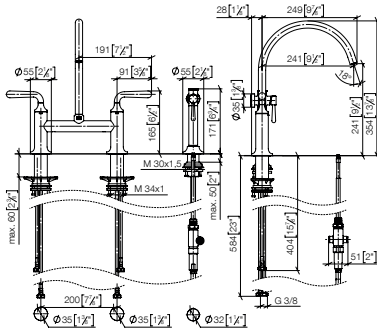

Set	1x 19 815 809 FF max. flow 7 l/min		1x 27 718 809 FF		Total price:
	FF	Euro	FF	Euro	Euro
Chrome	-00	1,461.70	-00	669.50	2,131.20
Brushed Chrome	-93	1,900.20	-93	870.40	2,770.60
Platinum	-08	2,338.70	-08	1,071.20	3,409.90
Brushed Platinum	-06	2,338.70	-06	1,071.20	3,409.90
Champagne (22kt Gold)	-47	2,923.30	-47	1,339.10	4,262.40
Brushed Champagne (22kt Gold)	-46	2,923.30	-46	1,339.10	4,262.40
Durabron (23kt Gold)	-09	2,923.30	-09	1,339.10	4,262.40
Brushed Durabron (23kt Gold)	-28	2,923.30	-28	1,339.10	4,262.40
Dark Chrome	-19	2,192.50	-19	1,004.30	3,196.80
Brushed Dark Platinum	-99	2,192.50	-99	1,004.30	3,196.80
Matte Black	-33	1,973.30	-33	903.80	2,877.10