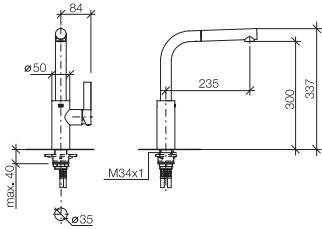

Recommended miscellaneous
Strainer waste with control handle

	10 712 970 FF	FF	Euro
Chrome		-00	187.70
Brushed Chrome		-93	244.00
Platinum		-08	300.20
Brushed Platinum		-06	300.20
Champagne (22kt Gold)		-47	375.40
Brushed Champagne (22kt Gold)		-46	375.40
Brushed Durabronze (23kt Gold)		-28	375.40
Dark Chrome		-19	281.50
Brushed Dark Platinum		-99	281.40

Recommended miscellaneous
Dispenser without rosette

	82 424 970 FF	FF	Euro
Chrome		-00	266.20
Brushed Chrome		-93	346.10
Platinum		-08	425.90
Brushed Platinum		-06	425.90
Champagne (22kt Gold)		-47	532.40
Brushed Champagne (22kt Gold)		-46	532.40
Brushed Durabronze (23kt Gold)		-28	532.40
Dark Chrome		-19	399.40
Brushed Dark Platinum		-99	479.10

33 871 790
NEW

1. **ELIO Single-lever mixer Pull-out with spray function**
2. 219mm projection
   - pivoting spout 360°
   - air-enriched flow and spray flow
   - fabric braided hose 1500 mm
   - max. flow 8 l/min at 3 bar flow pressure
   - lead-free
   - This product can help a building meet the requirements of Green Building Rating Systems, e.g. LEED®, BREEAM®, DGNB
3. **Intrinsic protection against back flow.**

Standard article	33 871 790 FF	FF	Euro
Chrome		-00	852.40
Brushed Chrome		-93	1,108.10
Platinum		-08	1,363.80
Brushed Platinum		-06	1,363.80
Champagne (22kt Gold)		-47	1,704.80
Brushed Champagne (22kt Gold)		-46	1,704.80
Brushed Durabronze (23kt Gold)		-28	1,704.80
Dark Chrome		-19	1,278.60
Brushed Dark Platinum		-99	1,278.60