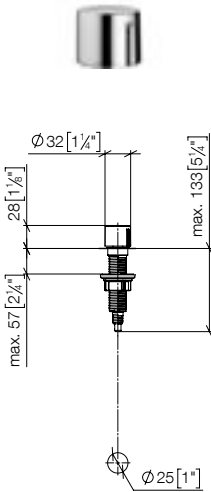

Pull-Out / Pull-Down

Profi Fitting

BAR TAP

Pot Filler / Pivot

Rinsing Spray

Accessory

10 712 970

Strainer waste with control handle