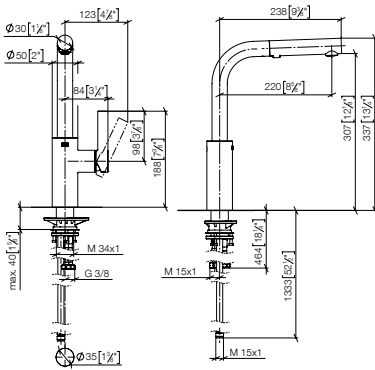

Recommended miscellaneous
Strainer waste with control handle

	10 712 970 FF	FF	Euro
Chrome		-00	187.70
Brushed Chrome		-93	244.00
Platinum		-08	300.20
Brushed Platinum		-06	300.20
Champagne (22kt Gold)		-47	375.40
Brushed Champagne (22kt Gold)		-46	375.40
Brushed Durabronze (23kt Gold)		-28	375.40
Dark Chrome		-19	281.50
Brushed Dark Platinum		-99	281.40

Recommended miscellaneous
Dispenser without rosette

	82 424 970 FF	FF	Euro
Chrome		-00	266.20
Brushed Chrome		-93	346.10
Platinum		-08	425.90
Brushed Platinum		-06	425.90
Champagne (22kt Gold)		-47	532.40
Brushed Champagne (22kt Gold)		-46	532.40
Brushed Durabronze (23kt Gold)		-28	532.40
Dark Chrome		-19	399.40
Brushed Dark Platinum		-99	479.10

ELIO-ENO

LOT

MEM

META SQUARE

SYNC

TARA

TARA ULTRA

VAIA

Pull-Out / Pull-Down

Profi Fitting

BAR TAP

Pot Filler / Pivot

Rinsing Spray

Accessory