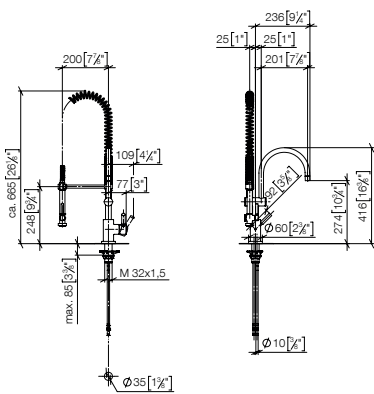

33 880 888

TARA Profi single-lever mixer

- 200mm projection
- pivotable spout 360°
- air-enriched flow and spray flow
- sprayface with anti-scaling system
- max. flow 7 l/min at 3 bar flow pressure
- lead-free
- This product can help a building meet the requirements of Green Building Rating Systems, e.g. LEED®, BREEAM®, DGNB

Intrinsic protection against back flow.

Standard article	33 880 888 FF	FF	Euro
Chrome		-00	1,749.10
Brushed Chrome		-93	2,273.80
Platinum		-08	2,798.60
Brushed Platinum		-06	2,798.60
Dark Chrome		-19	2,623.40
Brushed Dark Platinum		-99	2,623.40

Recommended miscellaneous Strainer waste with control handle

	10 710 970 FF	FF	Euro
Chrome		-00	187.70
Brushed Chrome		-93	244.00
Platinum		-08	300.20
Brushed Platinum		-06	300.20
Dark Chrome		-19	281.50
Brushed Dark Platinum		-99	281.40

Recommended miscellaneous Dispenser with rosette

	82 444 970 FF	FF	Euro
Chrome		-00	290.00
Brushed Chrome		-93	377.00
Platinum		-08	464.00
Brushed Platinum		-06	464.00
Dark Chrome		-19	435.00
Brushed Dark Platinum		-99	435.00

Elio-ENO

LOT

MEM

META SQUARE

SYNC

TARA

TARA ULTRA

VAIA

Pull-Out / Pull-Down

Profi Fitting

BAR TAP

Pot Filler / Pivot

Rinsing Spray

Accessory