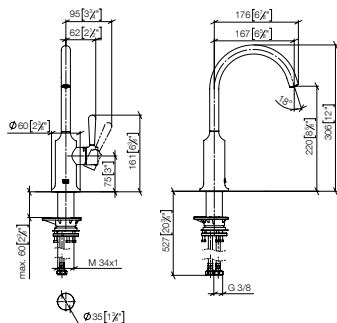

Custom-made options

- Finish variants
- Red/blue marking
- without logo

Standard article	33 805 809 FF	FF	Euro
Chrome	-00		783.00
Brushed Chrome	-93		1,017.90
Platinum	-08		1,252.80
Brushed Platinum	-06		1,252.80
Champagne (22kt Gold)	-47		1,565.90
Brushed Champagne (22kt Gold)	-46		1,565.90
Durabrass (23kt Gold)	-09		1,565.90
Brushed Durabrass (23kt Gold)	-28		1,565.90
Dark Chrome	-19		1,174.40
Brushed Dark Platinum	-99		1,174.40
Matte Black	-33		1,057.00

82 434 809 FF	FF	Euro
Chrome	-00	299.50
Brushed Chrome	-93	389.30
Platinum	-08	479.20
Brushed Platinum	-06	479.20
Champagne (22kt Gold)	-47	598.90
Brushed Champagne (22kt Gold)	-46	598.90
Durabrass (23kt Gold)	-09	598.90
Brushed Durabrass (23kt Gold)	-28	598.90
Dark Chrome	-19	449.20
Brushed Dark Platinum	-99	449.20
Matte Black	-33	404.30

Elio-ENO

LOT

MEM

META SQUARE

SYNC

TARA

TARA ULTRA

VAIA

Pull-Out / Pull-Down

Profi Fitting

BAR TAP

Pot Filler / Pivot

Rinsing Spray

Accessory