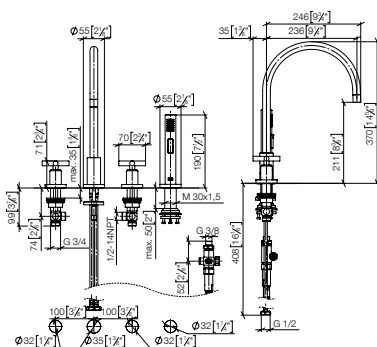

Recommended miscellaneous
Strainer waste with control handle

	10 710 970 FF	FF	Euro
Chrome		-00	187.70
Brushed Chrome		-93	244.00
Platinum		-08	300.20
Brushed Platinum		-06	300.20
Champagne (22kt Gold)		-47	375.40
Brushed Champagne (22kt Gold)		-46	375.40
Durabrass (23kt Gold)		-09	375.40
Brushed Durabrass (23kt Gold)		-28	375.40
Dark Chrome		-19	281.50
Brushed Dark Platinum		-99	281.40
Matte Black		-33	253.50

Recommended miscellaneous
Dispenser with rosette

	82 444 970 FF	FF	Euro
Chrome		-00	290.00
Brushed Chrome		-93	377.00
Platinum		-08	464.00
Brushed Platinum		-06	464.00
Champagne (22kt Gold)		-47	580.00
Brushed Champagne (22kt Gold)		-46	580.00
Durabrass (23kt Gold)		-09	580.00
Brushed Durabrass (23kt Gold)		-28	580.00
Dark Chrome		-19	435.00
Brushed Dark Platinum		-99	435.00
Matte Black		-33	391.50

Elio-ENO

LOT

MEM

META SQUARE

SYNC

TARA

TARA ULTRA

VAIA

Pull-Out / Pull-Down

Profi Fitting

BAR TAP

Pot Filler / Pivot

Rinsing Spray

Accessory