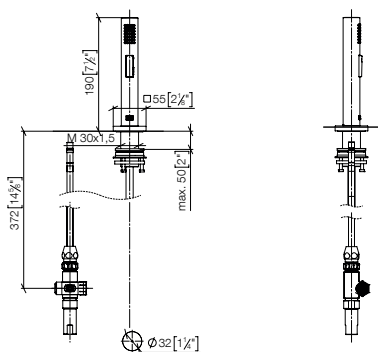

Elio-ENO

LOT

MEM

META SQUARE

SYNC

TARA

TARA ULTRA

VAIA

Pull-Out / Pull-Down

Profi Fitting

BAR TAP

Pot Filler / Pivot

Rinsing Spray

Accessory