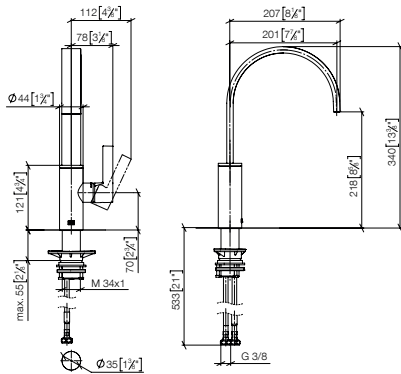

Custom-made options

- Finish variants
- Red/blue marking
- without logo

Recommended miscellaneous
Strainer waste with control handle

	10 712 970 FF	FF	Euro
Chrome	-00		187.70
Brushed Chrome	-93		244.00
Platinum	-08		300.20
Brushed Platinum	-06		300.20
Champagne (22kt Gold)	-47		375.40
Brushed Champagne (22kt Gold)	-46		375.40
Durabrass (23kt Gold)	-09		375.40
Brushed Durabrass (23kt Gold)	-28		375.40
Dark Chrome	-19		281.50
Brushed Dark Platinum	-99		281.40
Matte Black	-33		253.50

Recommended miscellaneous
Dispenser without rosette

	82 424 970 FF	FF	Euro
Chrome	-00		266.20
Brushed Chrome	-93		346.10
Platinum	-08		425.90
Brushed Platinum	-06		425.90
Champagne (22kt Gold)	-47		532.40
Brushed Champagne (22kt Gold)	-46		532.40
Durabrass (23kt Gold)	-09		532.40
Brushed Durabrass (23kt Gold)	-28		532.40
Dark Chrome	-19		399.40
Brushed Dark Platinum	-99		479.10
Matte Black	-33		359.30

Elio-ENO

LOT

MEM

META SQUARE

SYNC

TARA

TARA ULTRA

VAIA

Pull-Out / Pull-Down

Profi Fitting

BAR TAP

Pot Filler / Pivot

Rinsing Spray

Accessory