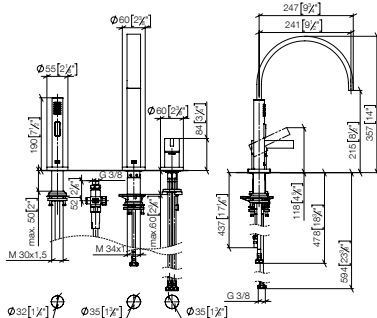

Recommended miscellaneous
Strainer waste with control handle

	10 710 970 FF		Euro
	FF		
Chrome	-00		187.70
Brushed Chrome	-93		244.00
Platinum	-08		300.20
Brushed Platinum	-06		300.20
Champagne (22kt Gold)	-47		375.40
Brushed Champagne (22kt Gold)	-46		375.40
Durabrass (23kt Gold)	-09		375.40
Brushed Durabrass (23kt Gold)	-28		375.40
Dark Chrome	-19		281.50
Brushed Dark Platinum	-99		281.40
Matte Black	-33		253.50

Recommended miscellaneous
Dispenser with rosette

	82 444 970 FF		Euro
	FF		
Chrome	-00		290.00
Brushed Chrome	-93		377.00
Platinum	-08		464.00
Brushed Platinum	-06		464.00
Champagne (22kt Gold)	-47		580.00
Brushed Champagne (22kt Gold)	-46		580.00
Durabrass (23kt Gold)	-09		580.00
Brushed Durabrass (23kt Gold)	-28		580.00
Dark Chrome	-19		435.00
Brushed Dark Platinum	-99		435.00
Matte Black	-33		391.50

32 815 682 + 27 799 970

MEM Two-hole mixer with individual rosettes with profi spray set

- 241mm projection
- pivotable spout 360°
- Optional swivel limiter available with swivel limiter set 12 820 970 90
- air-enriched flow and spray flow
- automatic spout/shower diverter
- sprayface with anti-scaling system
- max. flow 6.3 l/min at 3 bar flow pressure
- lead-free
- This product can help a building meet the requirements of Green Building Rating Systems, e.g. LEED®, BREEAM®, DGNB

Intrinsic protection against back flow.
Operating unit can be positioned freely.

Set	1x 32 815 682 FF		1x 27 799 970 FF		Total price:
	FF	Euro	FF	Euro	Euro
Chrome	-00	1,312.80	-00	1,294.10	2,606.90
Brushed Chrome	-93	1,706.70	-93	1,682.30	3,389.00
Platinum	-08	2,100.60	-08	2,070.50	4,171.10
Brushed Platinum	-06	2,100.60	-06	2,070.50	4,171.10
Dark Chrome	-19	1,969.30	-19	1,941.20	3,910.50
Brushed Dark Platinum	-99	1,969.30	-99	1,941.20	3,910.50