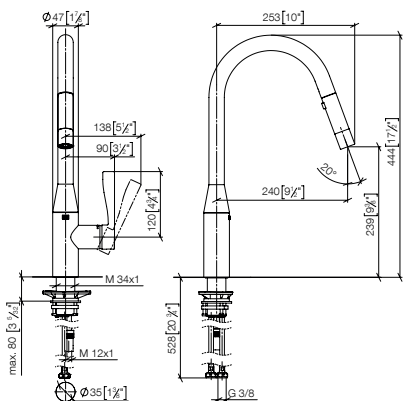

33 870 895

SYNC Single-lever mixer Pull-down with spray function

- 240mm projection
- pivotable spout 360°
- Optional swivel limiter available with swivel limiter set 12 821 970 90
- laminar and spray flow
- 1800 mm metal shower hose
- sprayface with anti-scaling system
- max. flow 10.4 l/min at 3 bar flow pressure
- lead-free
- This product can help a building meet the requirements of Green Building Rating Systems, e.g. LEED®, BREEAM®, DGNB

Intrinsic protection against back flow.

Custom-made options

- Finish variants
- Red/blue marking

Standard article	33 870 895 FF	FF	Euro
Chrome	-00		942.00
Brushed Chrome	-93		1,224.60
Platinum	-08		1,506.90
Brushed Platinum	-06		1,506.90
Champagne (22kt Gold)	-47		1,883.90
Brushed Champagne (22kt Gold)	-46		1,883.90
Durabrand (23kt Gold)	-09		1,883.90
Brushed Durabrand (23kt Gold)	-28		1,883.90
Dark Chrome	-19		1,413.00
Brushed Dark Platinum	-99		1,413.00
Matte Black	-33		1,271.70

Recommended miscellaneous
Strainer waste with control handle

10 712 970 FF FF Euro

Chrome	-00	187.70
Brushed Chrome	-93	244.00
Platinum	-08	300.20
Brushed Platinum	-06	300.20
Champagne (22kt Gold)	-47	375.40
Brushed Champagne (22kt Gold)	-46	375.40
Durabrand (23kt Gold)	-09	375.40
Brushed Durabrand (23kt Gold)	-28	375.40
Dark Chrome	-19	281.50
Brushed Dark Platinum	-99	281.40
Matte Black	-33	253.50

Recommended miscellaneous
Dispenser without rosette

82 424 970 FF FF Euro

Chrome	-00	266.20
Brushed Chrome	-93	346.10
Platinum	-08	425.90
Brushed Platinum	-06	425.90
Champagne (22kt Gold)	-47	532.40
Brushed Champagne (22kt Gold)	-46	532.40
Durabrand (23kt Gold)	-09	532.40
Brushed Durabrand (23kt Gold)	-28	532.40
Dark Chrome	-19	399.40
Brushed Dark Platinum	-99	479.10
Matte Black	-33	359.30

33 875 895

SYNC Single-lever mixer Pull-down with spray function

- 240mm projection
- pivotable spout 360°
- Optional swivel limiter available with swivel limiter set 12 821 970 90
- laminar and spray flow
- 1800 mm metal shower hose
- sprayface with anti-scaling system
- max. flow 10.4 l/min at 3 bar flow pressure
- lead-free
- This product can help a building meet the requirements of Green Building Rating Systems, e.g. LEED®, BREEAM®, DGNB

Intrinsic protection against back flow.

Custom-made options

- Finish variants
- Red/blue marking

Standard article	33 875 895 FF	FF	Euro
Chrome	-00		942.00
Brushed Chrome	-93		1,224.60
Platinum	-08		1,506.90
Brushed Platinum	-06		1,506.90
Champagne (22kt Gold)	-47		1,883.90
Brushed Champagne (22kt Gold)	-46		1,883.90
Durabrand (23kt Gold)	-09		1,883.90
Brushed Durabrand (23kt Gold)	-28		1,883.90
Dark Chrome	-19		1,413.00
Brushed Dark Platinum	-99		1,413.00
Matte Black	-33		1,271.70