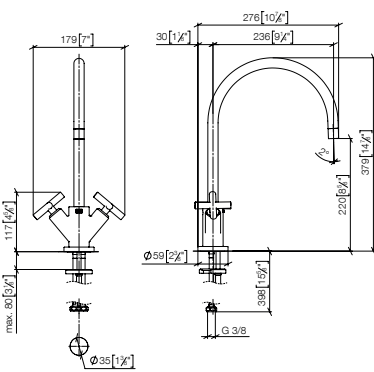

- Elio-ENO
- LOT
- MEM
- META SQUARE
- SYNC
- TARA
- TARA ULTRA
- VAIA
- Pull-Out / Pull-Down
- Profi Fitting
- BAR TAP
- Pot Filler / Pivot
- Rinsing Spray
- Accessory