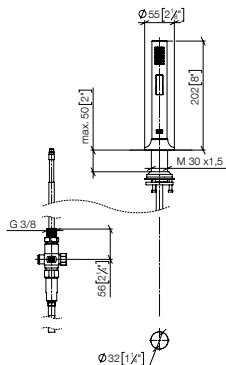

27 731 809
NEW

VAIA Rinsing spray set

- with round rosette
- spray flow
- automatic spout/shower diverter
- fabric braided hose 1500 mm
- sprayface with anti-scaling system
- lead-free

Can only be combined with 33810809, 33826809, 19815809, 19825809.

Intrinsic protection against back flow.

Custom-made options

- Finish variants
- without logo

Standard article	27 731 809 FF	FF	Euro
Chrome		-00	637.00
Brushed Chrome		-93	828.10
Platinum		-08	1,019.20
Brushed Platinum		-06	1,019.20
Champagne (22kt Gold)		-47	1,274.00
Brushed Champagne (22kt Gold)		-46	1,274.00
Durabrass (23kt Gold)		-09	1,274.00
Brushed Durabrass (23kt Gold)		-28	1,274.00
Dark Chrome		-19	955.50
Brushed Dark Platinum		-99	955.50
Matte Black		-33	860.00

27 718 809

VAIA Rinsing spray set

- with round rosette
- spray flow
- automatic spout/shower diverter
- fabric braided hose 1500 mm
- sprayface with anti-scaling system
- lead-free
- This product can help a building meet the requirements of Green Building Rating Systems, e.g. LEED®, BREEAM®, DGNB

Can only be combined with 33810809, 33826809, 19815809, 19825809.

Intrinsic protection against back flow.

Residual water may emerge from the spray after closing.

Custom-made options

- Finish variants

Standard article	27 718 809 FF	FF	Euro
Chrome		-00	669.50
Brushed Chrome		-93	870.40
Platinum		-08	1,071.20
Brushed Platinum		-06	1,071.20
Champagne (22kt Gold)		-47	1,339.10
Brushed Champagne (22kt Gold)		-46	1,339.10
Durabrass (23kt Gold)		-09	1,339.10
Brushed Durabrass (23kt Gold)		-28	1,339.10
Dark Chrome		-19	1,004.30
Brushed Dark Platinum		-99	1,004.30
Matte Black		-33	903.80