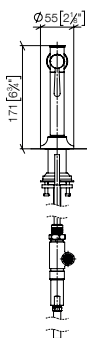

27 731 809
NEW

VAIA Rinsing spray set

- with round rosette
- spray flow
- automatic spout/shower diverter
- fabric braided hose 1500 mm
- sprayface with anti-scaling system
- lead-free

Can only be combined with 33810809, 33826809, 19815809, 19825809.

Intrinsic protection against back flow.

Custom-made options

- Finish variants
- without logo

Standard article	27 731 809 FF	FF	Euro
Chrome		-00	637.00
Brushed Chrome		-93	828.10
Platinum		-08	1,019.20
Brushed Platinum		-06	1,019.20
Champagne (22kt Gold)		-47	1,274.00
Brushed Champagne (22kt Gold)		-46	1,274.00
Durabrass (23kt Gold)		-09	1,274.00
Brushed Durabrass (23kt Gold)		-28	1,274.00
Dark Chrome		-19	955.50
Brushed Dark Platinum		-99	955.50
Matte Black		-33	860.00

27 718 809

VAIA Rinsing spray set

- with round rosette
- spray flow
- automatic spout/shower diverter
- fabric braided hose 1500 mm
- sprayface with anti-scaling system
- lead-free
- This product can help a building meet the requirements of Green Building Rating Systems, e.g. LEED®, BREEAM®, DGNB

Can only be combined with 33810809, 33826809, 19815809, 19825809.

Intrinsic protection against back flow.

Residual water may emerge from the spray after closing.

Custom-made options

- Finish variants

Standard article	27 718 809 FF	FF	Euro
Chrome		-00	669.50
Brushed Chrome		-93	870.40
Platinum		-08	1,071.20
Brushed Platinum		-06	1,071.20
Champagne (22kt Gold)		-47	1,339.10
Brushed Champagne (22kt Gold)		-46	1,339.10
Durabrass (23kt Gold)		-09	1,339.10
Brushed Durabrass (23kt Gold)		-28	1,339.10
Dark Chrome		-19	1,004.30
Brushed Dark Platinum		-99	1,004.30
Matte Black		-33	903.80