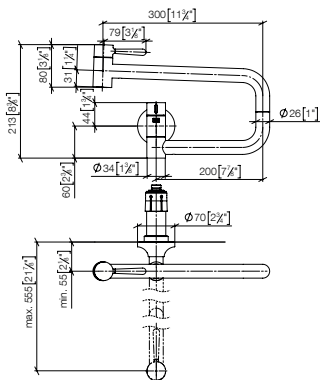

30 805 809

VAIA POT FILLER Cold-water valve

- 500mm projection
- pivoting spout
- laminar flow
- max. flow 5.7 l/min at 3 bar flow pressure
- min. recess depth 125 mm
- max. recess depth 80 mm
- lead-free
- This product can help a building meet the requirements of Green Building Rating Systems, e.g. LEED®, BREEAM®, DGNB

Custom-made options

- Finish variants
- without logo

Standard article	30 805 809 FF	FF	Euro
Chrome		-00	1,448.10
Brushed Chrome		-93	1,882.50
Platinum		-08	2,316.90
Brushed Platinum		-06	2,316.90
Champagne (22kt Gold)		-47	2,896.20
Brushed Champagne (22kt Gold)		-46	2,896.20
Durabross (23kt Gold)		-09	2,896.20
Brushed Durabross (23kt Gold)		-28	2,896.20
Dark Chrome		-19	2,172.20
Brushed Dark Platinum		-99	2,172.20

Recommended miscellaneous
**Aerator laminar with slit Laminar flow
M24x1 - 11 l/min.**

90 23 01 026 03 FF	FF	Euro
Chrome	-00	48.00
Platinum	-08	62.00
Brushed Platinum	-06	70.00
Brushed Durabross (23kt Gold)	-28	72.00
Brushed Dark Platinum	-99	72.00

Required miscellaneous
POT FILLER Concealed wall elbow

35 087 970 FF	FF	Euro
Concealed rough parts	90	259.80

Elio-ENO

LOT

MEM

META SQUARE

SYNC

TARA

TARA ULTRA

VAIA

Pull-Out / Pull-Down

Profi Fitting

BAR TAP

Pot Filler / Pivot

Rinsing Spray

Accessory