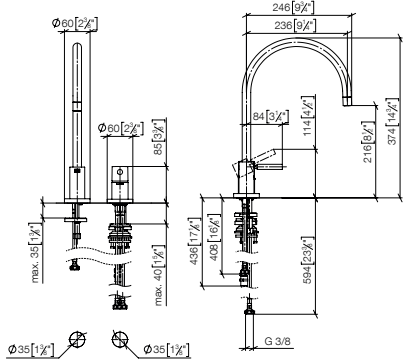

Operating unit can be positioned freely.

Standard article	32 816 888 FF	FF	Euro
Chrome		-00	1,042.20
Brushed Chrome		-93	1,354.90
Platinum		-08	1,667.50
Brushed Platinum		-06	1,667.50
Champagne (22kt Gold)		-47	2,084.40
Brushed Champagne (22kt Gold)		-46	2,084.40
Durabrass (23kt Gold)		-09	2,084.40
Brushed Durabrass (23kt Gold)		-28	2,084.40
Dark Chrome		-19	1,563.30
Brushed Dark Platinum		-99	1,563.30
Matte Black		-33	1,407.00