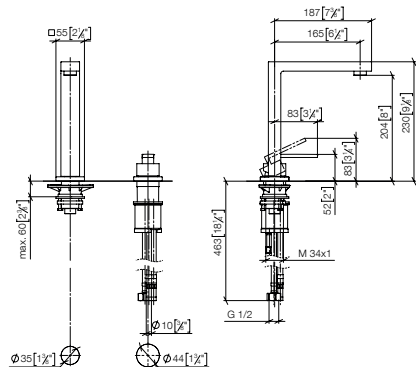

Operating unit can be positioned freely.

Custom-made options

- Finish variants
- Red/blue marking

	10 711 970 FF	FF	Euro
Chrome		-00	187.70
Platinum		-08	300.20
Brushed Platinum		-06	300.20
Champagne (22kt Gold)		-47	375.40
Brushed Champagne (22kt Gold)		-46	375.40
Brushed Durabronz (23kt Gold)		-28	375.40
Dark Chrome		-19	281.50
Brushed Dark Platinum		-99	281.40

	82 439 970 FF	FF	Euro
Chrome		-00	331.70
Platinum		-08	520.30
Brushed Platinum		-06	520.30
Champagne (22kt Gold)		-47	663.40
Brushed Champagne (22kt Gold)		-46	663.40
Brushed Durabronz (23kt Gold)		-28	663.40
Dark Chrome		-19	497.60
Brushed Dark Platinum		-99	597.20

ELIO - ENO

LOT

MEM

META SQUARE

SYNC

TARA

TARA ULTRA

VAIA

Pull-Out / Pull-Down

Profi Fitting

BAR TAP

Pot Filler / Pivot

Rinsing Spray

Accessory