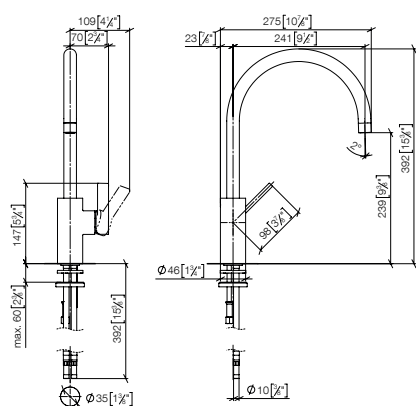

33 800 875

TARA ULTRA Single-lever mixer

- 201mm projection
- pivotable spout 360°
- air-enriched flow
- max. flow 8 l/min at 3 bar flow pressure
- lead-free
- This product can help a building meet the requirements of Green Building Rating Systems, e.g. LEED®, BREEAM®, DGNB

Custom-made options

- Finish variants
- Red/blue marking
- without logo

Standard article	33 800 875 FF	FF	Euro
Chrome	-00		691.60
Brushed Chrome	-93		899.00
Platinum	-08		1,106.70
Brushed Platinum	-06		1,106.70
Champagne (22kt Gold)	-47		1,383.10
Brushed Champagne (22kt Gold)	-46		1,383.10
Durabrand (23kt Gold)	-09		1,383.10
Brushed Durabrand (23kt Gold)	-28		1,383.10
Dark Chrome	-19		1,037.30
Brushed Dark Platinum	-99		1,037.30
Matte Black	-33		933.60

Recommended miscellaneous
Strainer waste with control handle

	10 712 970 FF	FF	Euro
Chrome	-00		187.70
Brushed Chrome	-93		244.00
Platinum	-08		300.20
Brushed Platinum	-06		300.20
Champagne (22kt Gold)	-47		375.40
Brushed Champagne (22kt Gold)	-46		375.40
Durabrand (23kt Gold)	-09		375.40
Brushed Durabrand (23kt Gold)	-28		375.40
Dark Chrome	-19		281.50
Brushed Dark Platinum	-99		281.40
Matte Black	-33		253.50

Recommended miscellaneous
Dispenser without rosette

	82 424 970 FF	FF	Euro
Chrome	-00		266.20
Brushed Chrome	-93		346.10
Platinum	-08		425.90
Brushed Platinum	-06		425.90
Champagne (22kt Gold)	-47		532.40
Brushed Champagne (22kt Gold)	-46		532.40
Durabrand (23kt Gold)	-09		532.40
Brushed Durabrand (23kt Gold)	-28		532.40
Dark Chrome	-19		399.40
Brushed Dark Platinum	-99		479.10
Matte Black	-33		359.30

33 816 875

TARA ULTRA Single-lever mixer