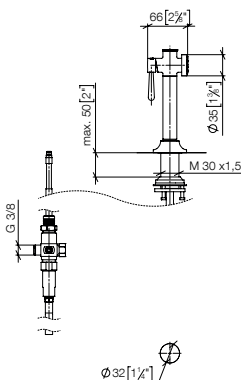

27 731 809
NEW

VAIA Rinsing spray set

- with round rosette
- spray flow
- automatic spout/shower diverter
- fabric braided hose 1500 mm
- sprayface with anti-scaling system
- lead-free

Can only be combined with 33810809, 33826809, 19815809, 19825809.

Intrinsic protection against back flow.

Custom-made options

- Finish variants
- without logo

Standard article	27 731 809 FF	FF	Euro
Chrome		-00	637.00
Brushed Chrome		-93	828.10
Platinum		-08	1,019.20
Brushed Platinum		-06	1,019.20
Champagne (22kt Gold)		-47	1,274.00
Brushed Champagne (22kt Gold)		-46	1,274.00
Durabrass (23kt Gold)		-09	1,274.00
Brushed Durabrass (23kt Gold)		-28	1,274.00
Dark Chrome		-19	955.50
Brushed Dark Platinum		-99	955.50
Matte Black		-33	860.00

27 718 809

VAIA Rinsing spray set

- with round rosette
- spray flow
- automatic spout/shower diverter
- fabric braided hose 1500 mm
- sprayface with anti-scaling system
- lead-free
- This product can help a building meet the requirements of Green Building Rating Systems, e.g. LEED®, BREEAM®, DGNB

Can only be combined with 33810809, 33826809, 19815809, 19825809.

Intrinsic protection against back flow.

Residual water may emerge from the spray after closing.

Custom-made options

- Finish variants

Standard article	27 718 809 FF	FF	Euro
Chrome		-00	669.50
Brushed Chrome		-93	870.40
Platinum		-08	1,071.20
Brushed Platinum		-06	1,071.20
Champagne (22kt Gold)		-47	1,339.10
Brushed Champagne (22kt Gold)		-46	1,339.10
Durabrass (23kt Gold)		-09	1,339.10
Brushed Durabrass (23kt Gold)		-28	1,339.10
Dark Chrome		-19	1,004.30
Brushed Dark Platinum		-99	1,004.30
Matte Black		-33	903.80