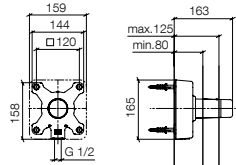

84 435 970

Dispenser free-standing model

- bottle made of crystal glass, matt
- width 60mm
- 250 ml bottle
- 59mm projection

Fits ELIO, ENO, MEM, META SQUARE, SYNC, TARA and TARA ULTRA

Custom-made options

- Finish variants

Standard article	84 435 970 FF	FF	Euro
Chrome		-00	409.30
Brushed Chrome		-93	532.10
Platinum		-08	654.40
Brushed Platinum		-06	654.40
Champagne (22kt Gold)		-47	818.70
Brushed Champagne (22kt Gold)		-46	818.70
Brushed Durabronz (23kt Gold)		-28	818.70
Dark Chrome		-19	614.10
Brushed Dark Platinum		-99	736.80
Matte Black		-33	552.50

35 087 970

POT FILLER Concealed wall elbow

- female thread 1/2" connection
- anti-water packing
- soundproofing
- dust cover
- min. recess depth 80 mm
- max. recess depth 125 mm

Standard article	35 087 970 FF	FF	Euro
Concealed rough parts		90	259.80

Recommended miscellaneous
Leak protection 1/2"

	12 010 970 FF	FF	Euro
		90	80.00