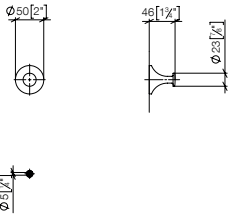

83 251 809

VAIA Hooks

- 46mm projection

Fits VAIA

Custom-made options

- Finish variants

Standard article	83 251 809 FF	FF	Euro
Chrome		-00	112.30
Platinum		-08	179.80
Brushed Platinum		-06	179.80
Champagne (22kt Gold)		-47	224.60
Brushed Champagne (22kt Gold)		-46	224.60
Brushed Durabronze (23kt Gold)		-28	224.60
Dark Chrome		-19	168.50
Brushed Dark Platinum		-99	202.20