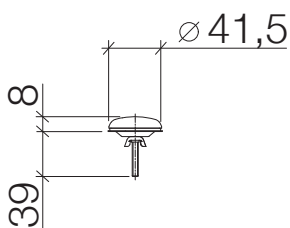

VAIA

Pull-Out / Pull-Down

Profi Fitting

BAR TAP

Pot Filler / Pivot

Rinsing Spray

Accessory