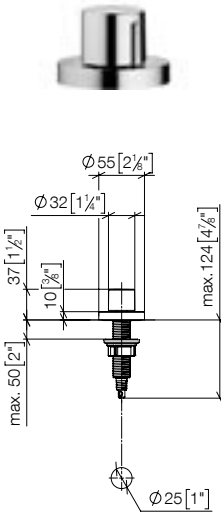

Custom-made options

- Finish variants

Standard article	10 712 970 FF	FF	Euro
Chrome		-00	187.70
Brushed Chrome		-93	244.00
Platinum		-08	300.20
Brushed Platinum		-06	300.20
Champagne (22kt Gold)		-47	375.40
Brushed Champagne (22kt Gold)		-46	375.40
Durabrass (23kt Gold)		-09	375.40
Brushed Durabrass (23kt Gold)		-28	375.40
Dark Chrome		-19	281.50
Brushed Dark Platinum		-99	281.40
Matte Black		-33	253.50

10 710 970