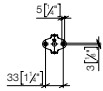

Accessory

83 080 892

TARA

1. **Towel bar**
2. gauge 800 mm
   - width 855mm
   - 81mm projection

Fits TARA

1. **Custom-made options**
2. Finish variants

Standard article	83 080 892 FF	FF	Euro
Chrome		-00	412.10
Brushed Chrome		-93	535.70
Platinum		-08	659.20
Brushed Platinum		-06	659.20
Champagne (22kt Gold)		-47	824.20
Brushed Champagne (22kt Gold)		-46	824.20
Brushed Durabronz (23kt Gold)		-28	824.20
Dark Chrome		-19	618.10
Brushed Dark Platinum		-99	741.80
Matte Black		-33	556.20

83 080 976

NEW

1. **Towel bar**
2. gauge 758 mm
   - width 800mm
   - Height: 35 mm
   - 89mm projection

Fits ELIO, ENO, LOT, MEM and TARA ULTRA