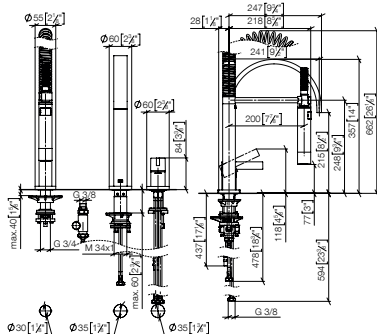

32 815 682 + 27 731 970

MEM Two-hole mixer with individual rosettes with rinsing spray set

- 241mm projection
- pivotable spout 360°
- Optional swivel limiter available with swivel limiter set 12 820 970 90
- air-enriched flow and spray flow
- automatic spout/shower diverter
- fabric braided hose 1500 mm
- sprayface with anti-scaling system
- max. flow 6.3 l/min at 3 bar flow pressure
- lead-free
- This product can help a building meet the requirements of Green Building Rating Systems, e.g. LEED®, BREEAM®, DGNB

Intrinsic protection against back flow.
Operating unit can be positioned freely.

Set	1x 32 815 682 FF		1x 27 731 970 FF		Total price:
	FF	Euro	FF	Euro	Euro
Chrome	-00	1,312.80	-00	530.20	1,843.00
Brushed Chrome	-93	1,706.70	-93	689.20	2,395.90
Platinum	-08	2,100.60	-08	848.30	2,948.90
Brushed Platinum	-06	2,100.60	-06	848.30	2,948.90
Champagne (22kt Gold)	-47	2,625.70	-47	1,060.40	3,686.10
Brushed Champagne (22kt Gold)	-46	2,625.70	-46	1,060.40	3,686.10
Durabrass (23kt Gold)	-09	2,625.70	-09	1,060.40	3,686.10
Brushed Durabrass (23kt Gold)	-28	2,625.70	-28	1,060.40	3,686.10
Dark Chrome	-19	1,969.30	-19	795.30	2,764.60
Brushed Dark Platinum	-99	1,969.30	-99	795.30	2,764.60
Matte Black	-33	1,772.40	-33	715.70	2,488.10

Recommended miscellaneous
Strainer waste with control handle

	10 710 970 FF		Euro
	FF		
Chrome	-00		187.70
Brushed Chrome	-93		244.00
Platinum	-08		300.20
Brushed Platinum	-06		300.20
Champagne (22kt Gold)	-47		375.40
Brushed Champagne (22kt Gold)	-46		375.40
Durabrass (23kt Gold)	-09		375.40
Brushed Durabrass (23kt Gold)	-28		375.40
Dark Chrome	-19		281.50
Brushed Dark Platinum	-99		281.40
Matte Black	-33		253.50

Recommended miscellaneous
Dispenser with rosette