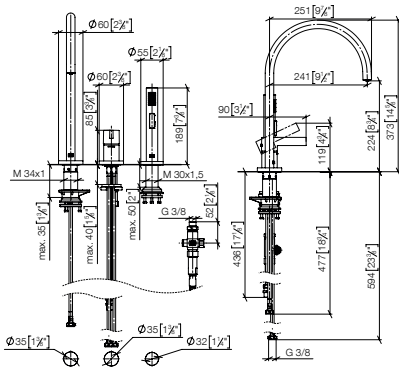

Intrinsic protection against back flow.

Operating unit can be positioned freely.

Set	1x 32 815 875 FF		1x 27 731 970 FF		Total price:
	FF	Euro	FF	Euro	Euro
Chrome	-00	930.80	-00	530.20	1,461.00
Brushed Chrome	-93	1,210.00	-93	689.20	1,899.20
Platinum	-08	1,489.20	-08	848.30	2,337.50
Brushed Platinum	-06	1,489.20	-06	848.30	2,337.50
Champagne (22kt Gold)	-47	1,861.50	-47	1,060.40	2,921.90
Brushed Champagne (22kt Gold)	-46	1,861.50	-46	1,060.40	2,921.90
Durabrass (23kt Gold)	-09	1,861.50	-09	1,060.40	2,921.90
Brushed Durabrass (23kt Gold)	-28	1,861.50	-28	1,060.40	2,921.90
Dark Chrome	-19	1,396.20	-19	795.30	2,191.50
Brushed Dark Platinum	-99	1,396.20	-99	795.30	2,191.50
Matte Black	-33	1,256.50	-33	715.70	1,972.20