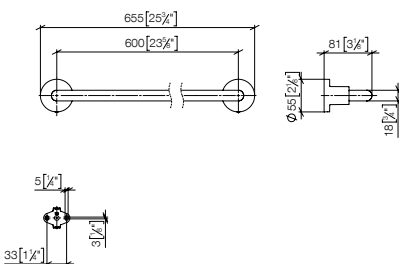

83 070 809

VAIA Towel bar

- gauge 450 mm
- width 510mm
- 88mm projection

Fits VAIA

Custom-made options

- Finish variants
- Gauge modification

Standard article	83 070 809 FF	FF	Euro
Chrome		-00	370.70
Platinum		-08	593.10
Brushed Platinum		-06	593.10
Champagne (22kt Gold)		-47	741.30
Brushed Champagne (22kt Gold)		-46	741.30
Brushed Durabronze (23kt Gold)		-28	741.30
Dark Chrome		-19	556.10
Brushed Dark Platinum		-99	667.10