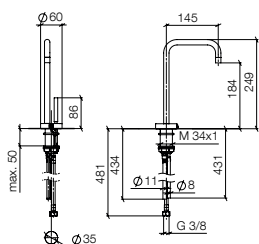

Required miscellaneous
Hot water tank incl. filter

12 892 970 FF FF Euro

90 1,135.10

ELIO-ENO

LOT

MEM

META SQUARE

SYNC

TARA

TARA ULTRA

VAIA

Pull-Out / Pull-Down

Profi Fitting

BAR TAP

Pot Filler / Pivot

Rinsing Spray

Accessory