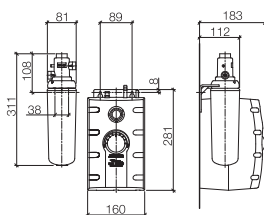

Replacement filter cartridge

- activated carbon filter (5.0 micron level)
- chemical and mechanical filtering
- reduces water hardness (ion exchanger)
- filters dirt, rust, chlorine and lead particles
- filter capacity approx. 450 litres
- for 12 892 970 90

The filter cartridge must be changed every six months. The installation instructions contain further information for guidance.

The products are not available in all markets, please contact your Dornbracht sales force.

Standard article	12 896 970 FF	FF	Euro
		90	129.70

12 892 970