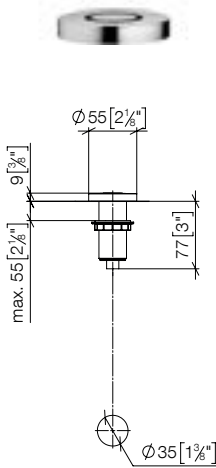

Accessory

10 713 970