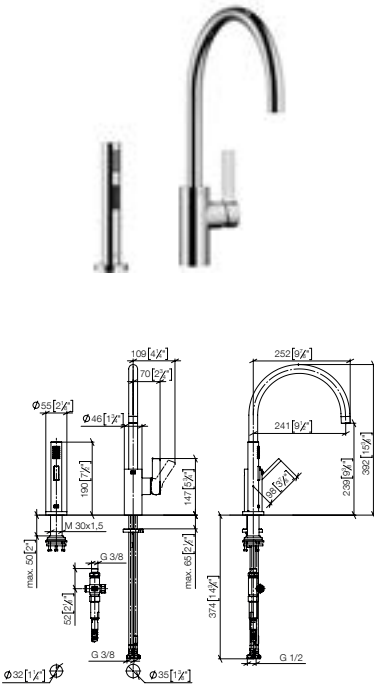

33 836 875 + 27 731 970
NEW

TARA ULTRA Single-lever mixer with rinsing spray set

- 241mm projection
- pivotable spout 360°
- air-enriched flow and spray flow
- fabric braided hose 1500 mm
- automatic spout/shower diverter
- sprayface with anti-scaling system
- max. flow 8 l/min at 3 bar flow pressure
- lead-free
- This product can help a building meet the requirements of Green Building Rating Systems, e.g. LEED®, BREEAM®, DGNB

Intrinsic protection against back flow.

Set	1x 33 836 875 FF max. flow 8 l/min		1x 27 731 970 FF		Total price:
	FF	Euro	FF	Euro	Euro
Chrome	-00	728.40	-00	530.20	1,258.60
Brushed Chrome	-93	946.90	-93	689.20	1,636.10
Platinum	-08	1,165.40	-08	848.30	2,013.70
Brushed Platinum	-06	1,165.40	-06	848.30	2,013.70
Champagne (22kt Gold)	-47	1,456.80	-47	1,060.40	2,517.20
Brushed Champagne (22kt Gold)	-46	1,456.80	-46	1,060.40	2,517.20
Durabronz (23kt Gold)	-09	1,456.80	-09	1,060.40	2,517.20
Brushed Durabronz (23kt Gold)	-28	1,456.80	-28	1,060.40	2,517.20
Dark Chrome	-19	1,092.60	-19	795.30	1,887.90
Brushed Dark Platinum	-99	1,092.60	-99	795.30	1,887.90
Matte Black	-33	983.30	-33	715.70	1,699.00

LOT

MEM

META SQUARE

SYNC

TARA

TARA ULTRA

Recommended miscellaneous
Strainer waste with control handle

	10 710 970 FF		Euro
	FF	Euro	
Chrome	-00	187.70	
Brushed Chrome	-93	244.00	
Platinum	-08	300.20	
Brushed Platinum	-06	300.20	
Champagne (22kt Gold)	-47	375.40	
Brushed Champagne (22kt Gold)	-46	375.40	
Durabronz (23kt Gold)	-09	375.40	
Brushed Durabronz (23kt Gold)	-28	375.40	
Dark Chrome	-19	281.50	
Brushed Dark Platinum	-99	281.40	
Matte Black	-33	253.50	

Recommended miscellaneous
Dispenser with rosette

	82 444 970 FF		Euro
	FF	Euro	
Chrome	-00	290.00	
Brushed Chrome	-93	377.00	
Platinum	-08	464.00	
Brushed Platinum	-06	464.00	
Champagne (22kt Gold)	-47	580.00	
Brushed Champagne (22kt Gold)	-46	580.00	
Durabronz (23kt Gold)	-09	580.00	
Brushed Durabronz (23kt Gold)	-28	580.00	
Dark Chrome	-19	435.00	
Brushed Dark Platinum	-99	435.00	
Matte Black	-33	391.50	

VAIA

Pull-Out / Pull-Down

Profi Fitting

BAR TAP

Pot Filler / Pivot

Rinsing Spray

Accessory

33 836 875 + 27 799 970
NEW

TARA ULTRA Single-lever mixer with profi spray set

- 241mm projection
- pivotable spout 360°
- air-enriched flow and spray flow
- automatic spout/shower diverter
- sprayface with anti-scaling system
- max. flow 8 l/min at 3 bar flow pressure
- lead-free
- This product can help a building meet the requirements of Green Building Rating Systems, e.g. LEED®, BREEAM®, DGNB

Intrinsic protection against back flow.

Set	1x 33 836 875 FF max. flow 8 l/min		1x 27 799 970 FF		Total price:
	FF	Euro	FF	Euro	Euro
Chrome	-00	728.40	-00	1,294.10	2,022.50
Brushed Chrome	-93	946.90	-93	1,682.30	2,629.20
Platinum	-08	1,165.40	-08	2,070.50	3,235.90
Brushed Platinum	-06	1,165.40	-06	2,070.50	3,235.90
Dark Chrome	-19	1,092.60	-19	1,941.20	3,033.80
Brushed Dark Platinum	-99	1,092.60	-99	1,941.20	3,033.80