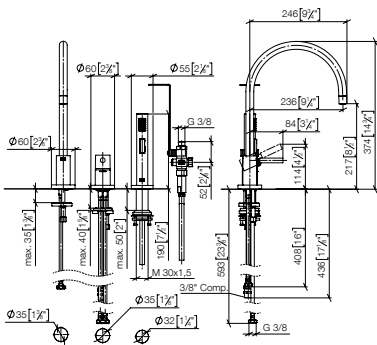

Intrinsic protection against back flow.

Operating unit can be positioned freely.

Set	1x 32 816 888 FF max. flow 8.3 l/min		1x 27 731 970 FF		Total price:
	FF	Euro	FF	Euro	Euro
Chrome	-00	1,042.20	-00	530.20	1,572.40
Brushed Chrome	-93	1,354.90	-93	689.20	2,044.10
Platinum	-08	1,667.50	-08	848.30	2,515.80
Brushed Platinum	-06	1,667.50	-06	848.30	2,515.80
Champagne (22kt Gold)	-47	2,084.40	-47	1,060.40	3,144.80
Brushed Champagne (22kt Gold)	-46	2,084.40	-46	1,060.40	3,144.80
Durabrass (23kt Gold)	-09	2,084.40	-09	1,060.40	3,144.80
Brushed Durabrass (23kt Gold)	-28	2,084.40	-28	1,060.40	3,144.80
Dark Chrome	-19	1,563.30	-19	795.30	2,358.60
Brushed Dark Platinum	-99	1,563.30	-99	795.30	2,358.60
Matte Black	-33	1,407.00	-33	715.70	2,122.70