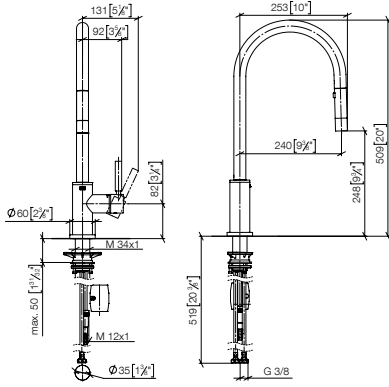

33 870 888

TARA Single-lever mixer Pull-down with spray function

- 240mm projection
- pivotable spout 360°
- Optional swivel limiter available with swivel limiter set 12 823 970 90
- laminar and spray flow
- 1800 mm metal shower hose
- sprayface with anti-scaling system
- max. flow 10.4 l/min at 3 bar flow pressure
- lead-free
- This product can help a building meet the requirements of Green Building Rating Systems, e.g. LEED®, BREEAM®, DGNB

Intrinsic protection against back flow.

Custom-made options

- Finish variants
- Red/blue marking

Standard article	33 870 888 FF	FF	Euro
Chrome	-00		980.00
Brushed Chrome	-93		1,274.00
Platinum	-08		1,568.00
Brushed Platinum	-06		1,568.00
Champagne (22kt Gold)	-47		1,960.00
Brushed Champagne (22kt Gold)	-46		1,960.00
Durabrass (23kt Gold)	-09		1,960.00
Brushed Durabrass (23kt Gold)	-28		1,960.00
Dark Chrome	-19		1,470.00
Brushed Dark Platinum	-99		1,470.00
Matte Black	-33		1,323.00