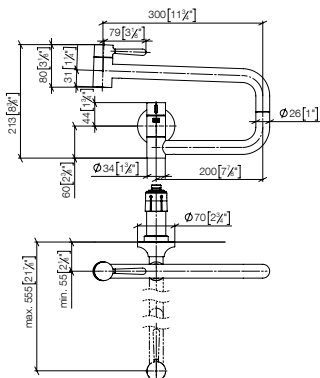

Custom-made options

- Finish variants
- without logo

Standard article	30 805 809 FF	FF	Euro
Chrome		-00	1,448.10
Brushed Chrome		-93	1,882.50
Platinum		-08	2,316.90
Brushed Platinum		-06	2,316.90
Champagne (22kt Gold)		-47	2,896.20
Brushed Champagne (22kt Gold)		-46	2,896.20
Durabronz (23kt Gold)		-09	2,896.20
Brushed Durabronz (23kt Gold)		-28	2,896.20
Dark Chrome		-19	2,172.20
Brushed Dark Platinum		-99	2,172.20