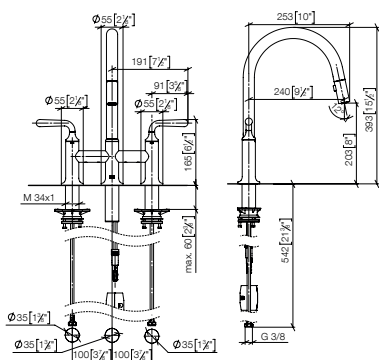

Intrinsic protection against back flow.

Custom-made options

- Finish variants
- Red/blue marking
- without logo