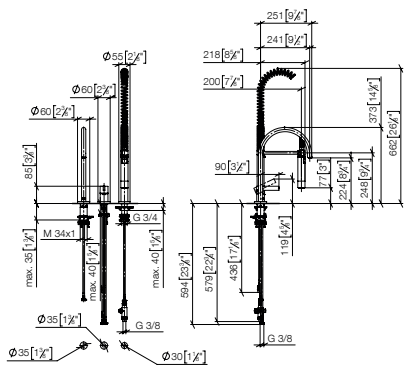

32 815 875 + 27 799 970

TARA ULTRA Two-hole mixer with individual rosettes with profi spray set

- 241mm projection
- pivotable spout 360°
- Optional swivel limiter available with swivel limiter set 12 820 970 90
- air-enriched flow and spray flow
- automatic spout/shower diverter
- sprayface with anti-scaling system
- max. flow 8 l/min at 3 bar flow pressure
- lead-free
- This product can help a building meet the requirements of Green Building Rating Systems, e.g. LEED®, BREEAM®, DGNB

Intrinsic protection against back flow.

Operating unit can be positioned freely.

Recommended miscellaneous
Strainer waste with control handle

10 710 970 FF FF Euro

Chrome	-00	187.70
Brushed Chrome	-93	244.00
Platinum	-08	300.20
Brushed Platinum	-06	300.20
Dark Chrome	-19	281.50
Brushed Dark Platinum	-99	281.40

Recommended miscellaneous
Dispenser with rosette

82 444 970 FF FF Euro

Chrome	-00	290.00
Brushed Chrome	-93	377.00
Platinum	-08	464.00
Brushed Platinum	-06	464.00
Dark Chrome	-19	435.00
Brushed Dark Platinum	-99	435.00

30 805 875

TARA ULTRA POT FILLER Cold-water valve

- 500mm projection
- pivoting spout
- laminar flow
- max. flow 5.7 l/min at 3 bar flow pressure
- min. recess depth 125 mm
- max. recess depth 80 mm
- lead-free
- This product can help a building meet the requirements of Green Building Rating Systems, e.g. LEED®, BREEAM®, DGNB