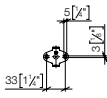

Accessory

83 045 892

TARA Towel bar

- gauge 450 mm
- width 505mm
- 81mm projection

Fits TARA

Custom-made options

- Finish variants
- Gauge modification

Standard article	83 045 892 FF	FF	Euro
Chrome		-00	378.30
Brushed Chrome		-93	491.80
Platinum		-08	605.40
Brushed Platinum		-06	605.40
Champagne (22kt Gold)		-47	756.60
Brushed Champagne (22kt Gold)		-46	756.60
Brushed Durabronz (23kt Gold)		-28	756.60
Dark Chrome		-19	567.40
Brushed Dark Platinum		-99	680.70
Matte Black		-33	510.70

83 060 809

VAIA Towel bar

- gauge 600 mm
- width 660mm
- 88mm projection

Fits VAIA

Custom-made options

- Finish variants
- Gauge modification