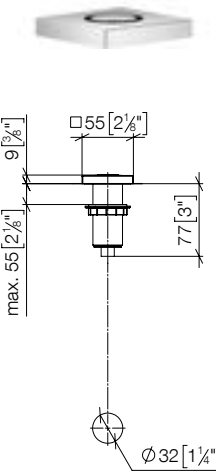

Custom-made options

- Finish variants

Standard article	10 713 970 FF	FF	Euro
Chrome		-00	132.10
Brushed Chrome		-93	171.80
Platinum		-08	211.20
Brushed Platinum		-06	211.20
Champagne (22kt Gold)		-47	264.20
Brushed Champagne (22kt Gold)		-46	264.20
Durabross (23kt Gold)		-09	264.20
Brushed Durabross (23kt Gold)		-28	264.20
Dark Chrome		-19	198.20
Brushed Dark Platinum		-99	198.20
Matte Black		-33	178.20

10 714 970