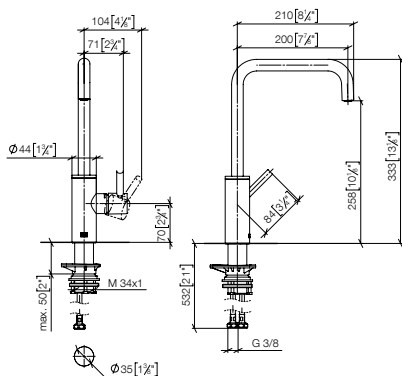

Recommended miscellaneous Strainer waste with control handle

	10 712 970 FF	FF	Euro
Chrome	-00		187.70
Brushed Chrome	-93		244.00
Platinum	-08		300.20
Brushed Platinum	-06		300.20
Champagne (22kt Gold)	-47		375.40
Brushed Champagne (22kt Gold)	-46		375.40
Durabrand (23kt Gold)	-09		375.40
Brushed Durabrand (23kt Gold)	-28		375.40
Dark Chrome	-19		281.50
Brushed Dark Platinum	-99		281.40
Matte Black	-33		253.50

Recommended miscellaneous Dispenser without rosette

	82 424 970 FF	FF	Euro
Chrome	-00		266.20
Brushed Chrome	-93		346.10
Platinum	-08		425.90
Brushed Platinum	-06		425.90
Champagne (22kt Gold)	-47		532.40
Brushed Champagne (22kt Gold)	-46		532.40
Durabrand (23kt Gold)	-09		532.40
Brushed Durabrand (23kt Gold)	-28		532.40
Dark Chrome	-19		399.40
Brushed Dark Platinum	-99		479.10
Matte Black	-33		359.30