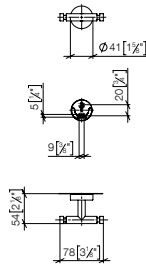

83 256 979

Hooks in two parts

- width 80mm
- 55mm projection

Fits ELIO, ENO, MEM, META SQUARE, SYNC and TARA ULTRA

Custom-made options

- Finish variants

Standard article	83 256 979 FF	FF	Euro
Chrome		-00	132.20
Brushed Chrome		-93	171.90
Brushed Platinum		-06	212.00
Champagne (22kt Gold)		-47	264.40
Brushed Champagne (22kt Gold)		-46	264.40
Brushed Durabronz (23kt Gold)		-28	264.40
Dark Chrome		-19	198.30
Brushed Dark Platinum		-99	238.20
Matte Black		-33	178.50