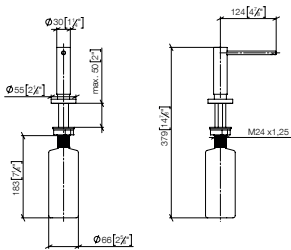

82 444 970

Dispenser with rosette

- 124mm projection
- 500 ml bottle
- can be filled from the top
- rotating pump head

Fits ELIO, ENO, MEM, META SQUARE, SYNC, TARA and TARA ULTRA

Custom-made options

- Finish variants