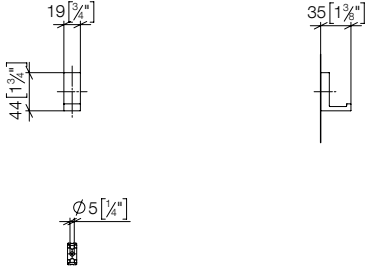

Accessory

83 251 780

1. **Hooks**
2. width 19mm
   - 35mm projection

Fits LOT

1. **Custom-made options**
2. Finish variants

Standard article	83 251 780 FF	FF	Euro
Chrome		-00	111.40
Platinum		-08	178.20
Brushed Platinum		-06	178.20
Champagne (22kt Gold)		-47	222.80
Brushed Champagne (22kt Gold)		-46	222.80
Brushed Durabronz (23kt Gold)		-28	222.80
Dark Chrome		-19	167.10
Brushed Dark Platinum		-99	200.60

83 251 220

1. **Hooks**
2. 55mm projection
3. **Fits ELIO, ENO, MEM, META SQUARE, SYNC and TARA ULTRA**
4. **Custom-made options**
5. Finish variants

Standard article	83 251 220 FF	FF	Euro
Chrome		-00	43.60
Brushed Chrome		-93	56.60
Platinum		-08	69.50
Brushed Platinum		-06	69.50
Champagne (22kt Gold)		-47	87.10
Brushed Champagne (22kt Gold)		-46	87.10
Durabronz (23kt Gold)		-09	87.10
Brushed Durabronz (23kt Gold)		-28	87.10
Dark Chrome		-19	65.30
Brushed Dark Platinum		-99	78.30
Matte Black		-33	58.90