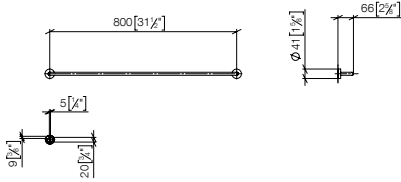

83 080 979

Towel bar

- gauge 800 mm
- width 840mm
- 65mm projection

Fits ELIO, ENO, MEM, META SQUARE, SYNC and TARA ULTRA

- Custom-made options**
- Finish variants

Standard article	83 080 979 FF	FF	Euro
Chrome		-00	299.80
Brushed Chrome		-93	389.70
Brushed Platinum		-06	479.50
Champagne (22kt Gold)		-47	599.60
Brushed Champagne (22kt Gold)		-46	599.60
Brushed Durabronz (23kt Gold)		-28	599.60
Dark Chrome		-19	449.70
Brushed Dark Platinum		-99	539.60
Matte Black		-33	404.70