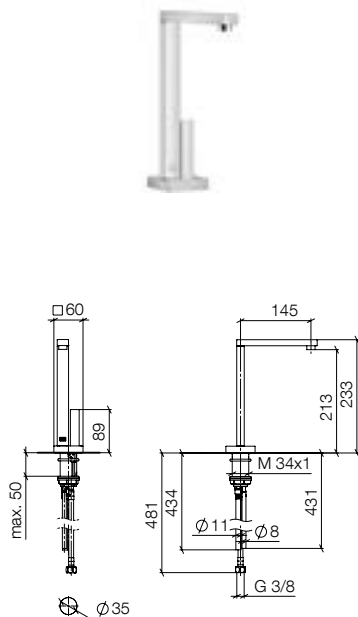

17 861 680

LOT HOT & COLD WATER DISPENSER

- 145mm projection
- rigid, thermally insulated spout
- laminar flow
- provides filtered, hot water up to 93°C
- provides filtered, cold water
- max. flow 2 l/min at 3 bar flow pressure
- ready-to-use control unit for wall mounting (135mm x 160mm x 60mm)
- electronic magnetic valve
- 100-230 V, 50-60 Hz, 18 W power supply unit, incl. country-specific adapter set
- lead-free
- This product can help a building meet the requirements of Green Building Rating Systems, e.g. LEED®, BREEAM®, DGNB

A minimum flow pressure of 3 bar is necessary for the HOT & COLD WATER DISPENSER to work perfectly in conjunction with a hot water tank and filter.

In addition, the installation must be above a kitchen sink.

The filter cartridge must be changed every six months. The installation instructions contain further information for guidance.

Detailed planning information and technical data can be found at www.dornbracht.com/professional

Custom-made options

- Finish variants

	12 892 970 FF	FF	Euro
		90	1,135.10

Standard article	17 861 680 FF	FF	Euro
Chrome		-00	1,812.90
Platinum		-08	2,900.70
Brushed Platinum		-06	2,900.70
Champagne (22kt Gold)		-47	3,625.90
Brushed Champagne (22kt Gold)		-46	3,625.90
Brushed Durabronz (23kt Gold)		-28	3,625.90
Dark Chrome		-19	2,719.40
Brushed Dark Platinum		-99	2,719.40

32 805 680

LOT BAR TAP Two-hole mixer with individual rosettes

- 165mm projection
- pivotable spout 360°
- air-enriched flow
- max. flow 8 l/min at 3 bar flow pressure
- lead-free
- WRAS 1909073
- This product can help a building meet the requirements of Green Building Rating Systems, e.g. LEED®, BREEAM®, DGNB