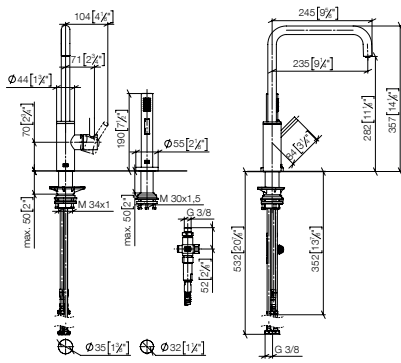

Recommended miscellaneous
Dispenser with rosette

	82 444 970 FF	FF	Euro
Chrome	-00		290.00
Brushed Chrome	-93		377.00
Platinum	-08		464.00
Brushed Platinum	-06		464.00
Champagne (22kt Gold)	-47		580.00
Brushed Champagne (22kt Gold)	-46		580.00
Durabrass (23kt Gold)	-09		580.00
Brushed Durabrass (23kt Gold)	-28		580.00
Dark Chrome	-19		435.00
Brushed Dark Platinum	-99		435.00
Matte Black	-33		391.50

Recommended miscellaneous
Strainer waste with control handle

	10 710 970 FF	FF	Euro
Chrome	-00		187.70
Brushed Chrome	-93		244.00
Platinum	-08		300.20
Brushed Platinum	-06		300.20
Champagne (22kt Gold)	-47		375.40
Brushed Champagne (22kt Gold)	-46		375.40
Durabrass (23kt Gold)	-09		375.40
Brushed Durabrass (23kt Gold)	-28		375.40
Dark Chrome	-19		281.50
Brushed Dark Platinum	-99		281.40
Matte Black	-33		253.50

Elio-Eno

Lot

Mem

META SQUARE

Sync

TARA

TARA ULTRA

VAIA

Pull-Out / Pull-Down

Profi Fitting

BAR TAP

Pot Filler / Pivot

Rinsing Spray

Accessory