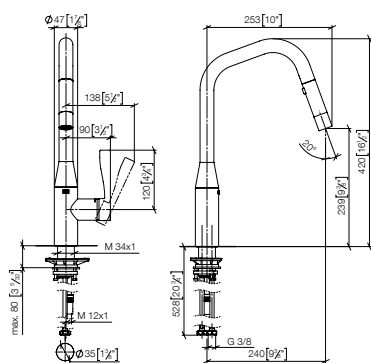

Recommended miscellaneous
Strainer waste with control handle

10 712 970 FF FF Euro

Chrome	-00	187.70
Brushed Chrome	-93	244.00
Platinum	-08	300.20
Brushed Platinum	-06	300.20
Champagne (22kt Gold)	-47	375.40
Brushed Champagne (22kt Gold)	-46	375.40
Durabrand (23kt Gold)	-09	375.40
Brushed Durabrand (23kt Gold)	-28	375.40
Dark Chrome	-19	281.50
Brushed Dark Platinum	-99	281.40
Matte Black	-33	253.50

Recommended miscellaneous
Dispenser without rosette

82 424 970 FF FF Euro

Chrome	-00	266.20
Brushed Chrome	-93	346.10
Platinum	-08	425.90
Brushed Platinum	-06	425.90
Champagne (22kt Gold)	-47	532.40
Brushed Champagne (22kt Gold)	-46	532.40
Durabrand (23kt Gold)	-09	532.40
Brushed Durabrand (23kt Gold)	-28	532.40
Dark Chrome	-19	399.40
Brushed Dark Platinum	-99	479.10
Matte Black	-33	359.30

Elio-ENO

LOT

MEM

META SQUARE

SYNC

TARA

TARA ULTRA

VAIA

Pull-Out / Pull-Down

Profi Fitting

BAR TAP

Pot Filler / Pivot

Rinsing Spray

Accessory