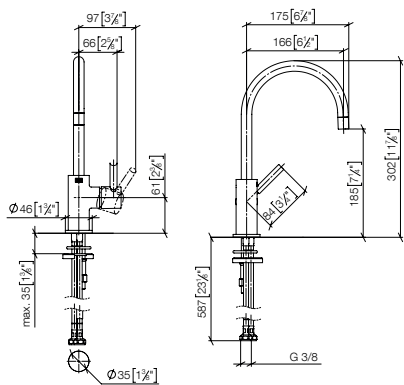

Custom-made options

- Finish variants
- without logo

Standard article	33 805 888 FF	FF	Euro
Chrome		-00	759.30
Brushed Chrome		-93	987.10
Platinum		-08	1,214.80
Brushed Platinum		-06	1,214.80
Champagne (22kt Gold)		-47	1,518.60
Brushed Champagne (22kt Gold)		-46	1,518.60
Durabrass (23kt Gold)		-09	1,518.60
Brushed Durabrass (23kt Gold)		-28	1,518.60
Dark Chrome		-19	1,138.90
Brushed Dark Platinum		-99	1,138.90
Matte Black		-33	1,025.00

Recommended miscellaneous
Strainer waste with control handle

10 710 970 FF	FF	Euro
	-00	187.70
	-93	244.00
	-08	300.20
	-06	300.20
	-47	375.40
	-46	375.40
	-09	375.40
	-28	375.40
	-19	281.50
	-99	281.40
	-33	253.50

Recommended miscellaneous
Dispenser with rosette

82 444 970 FF	FF	Euro
	-00	290.00
	-93	377.00
	-08	464.00
	-06	464.00
	-47	580.00
	-46	580.00
	-09	580.00
	-28	580.00
	-19	435.00
	-99	435.00
	-33	391.50