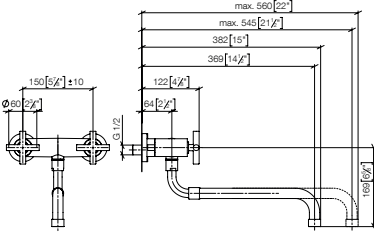

29 020 970 FF		FF	Euro
		90	96.20

- E.LIO-ENO
- LOT
- MEM
- META SQUARE
- SYNC
- TARA
- TARA ULTRA
- VAIA
- Pull-Out / Pull-Down
- Profi Fitting
- BAR TAP
- Pot Filler / Pivot
- Rinsing Spray
- Accessory