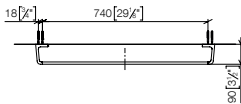

83 080 976

NEW

- Towel bar**
- gauge 758 mm
 - width 800mm
 - Height: 35 mm
 - 89mm projection

Fits ELIO, ENO, LOT, MEM and TARA ULTRA

Standard article	83 080 976 FF	FF	Euro
Chrome		-00	299.50
Brushed Chrome		-93	389.40
Brushed Platinum		-06	479.20
Dark Chrome		-19	449.30
Brushed Dark Platinum		-99	539.10
Matte Black		-33	404.30