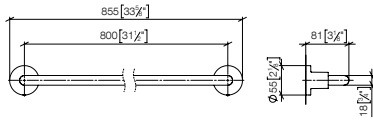

Accessory

83 080 892

TARA

1. **Towel bar**
2. gauge 800 mm
   - width 855mm
   - 81mm projection

Fits TARA

1. **Custom-made options**
2. Finish variants