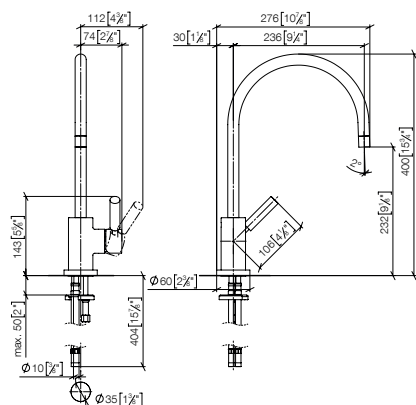

33 800 888

TARA Single-lever mixer

- 201mm projection
- pivotable spout 360°
- air-enriched flow
- max. flow 7 l/min at 3 bar flow pressure
- lead-free
- WRAS 1705020
- This product can help a building meet the requirements of Green Building Rating Systems, e.g. LEED®, BREEAM®, DGNB

Custom-made options

- Finish variants
- Red/blue marking

Standard article	33 800 888 FF	FF	Euro
Chrome	-00		796.00
Brushed Chrome	-93		1,034.80
Platinum	-08		1,273.70
Brushed Platinum	-06		1,273.70
Champagne (22kt Gold)	-47		1,592.00
Brushed Champagne (22kt Gold)	-46		1,592.00
Durabrass (23kt Gold)	-09		1,592.00
Brushed Durabrass (23kt Gold)	-28		1,592.00
Dark Chrome	-19		1,194.00
Brushed Dark Platinum	-99		1,194.20
Matte Black	-33		1,074.70

Recommended miscellaneous
Strainer waste with control handle

	10 710 970 FF	FF	Euro
Chrome	-00		187.70
Brushed Chrome	-93		244.00
Platinum	-08		300.20
Brushed Platinum	-06		300.20
Champagne (22kt Gold)	-47		375.40
Brushed Champagne (22kt Gold)	-46		375.40
Durabrass (23kt Gold)	-09		375.40
Brushed Durabrass (23kt Gold)	-28		375.40
Dark Chrome	-19		281.50
Brushed Dark Platinum	-99		281.40
Matte Black	-33		253.50

Recommended miscellaneous
Dispenser with rosette

	82 444 970 FF	FF	Euro
Chrome	-00		290.00
Brushed Chrome	-93		377.00
Platinum	-08		464.00
Brushed Platinum	-06		464.00
Champagne (22kt Gold)	-47		580.00
Brushed Champagne (22kt Gold)	-46		580.00
Durabrass (23kt Gold)	-09		580.00
Brushed Durabrass (23kt Gold)	-28		580.00
Dark Chrome	-19		435.00
Brushed Dark Platinum	-99		435.00
Matte Black	-33		391.50

33 815 888