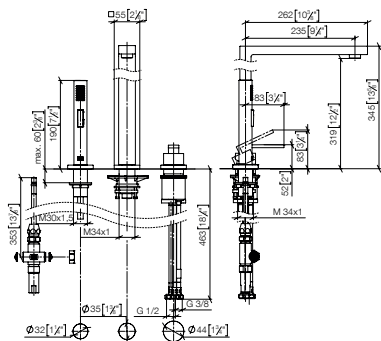

10 711 970 FF	FF	Euro
Chrome		-00	187.70
Platinum		-08	300.20
Brushed Platinum		-06	300.20
Champagne (22kt Gold)		-47	375.40
Brushed Champagne (22kt Gold)		-46	375.40
Brushed Durabrass (23kt Gold)		-28	375.40
Dark Chrome		-19	281.50
Brushed Dark Platinum		-99	281.40

	82 439 970 FF	FF	Euro
Chrome		-00	331.70
Platinum		-08	520.30
Brushed Platinum		-06	520.30
Champagne (22kt Gold)		-47	663.40
Brushed Champagne (22kt Gold)		-46	663.40
Brushed Durabrass (23kt Gold)		-28	663.40
Dark Chrome		-19	497.60
Brushed Dark Platinum		-99	597.20

ELIO-ENO

LOT

MEM

META SQUARE

SYNC

TARA

TARA ULTRA

VAIA

Pull-Out / Pull-Down

Profi Fitting

BAR TAP

Pot Filler / Pivot

Rinsing Spray

Accessory