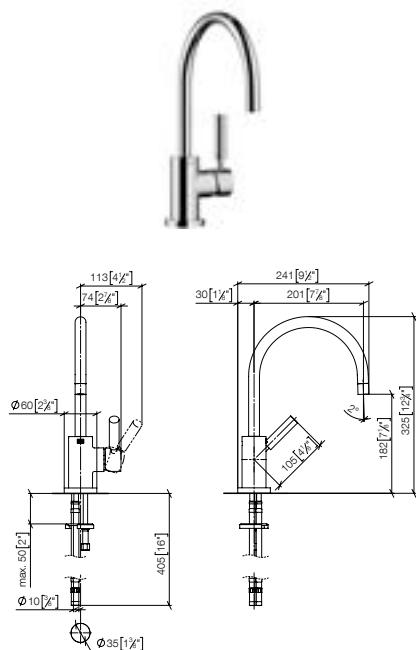

33 800 888

TARA Single-lever mixer

- 201mm projection
- pivotable spout 360°
- air-enriched flow
- max. flow 7 l/min at 3 bar flow pressure
- lead-free
- WRAS 1705020
- This product can help a building meet the requirements of Green Building Rating Systems, e.g. LEED®, BREEAM®, DGNB

Custom-made options

- Finish variants
- Red/blue marking

Standard article	33 800 888 FF	FF	Euro
Chrome	-00		796.00
Brushed Chrome	-93		1,034.80
Platinum	-08		1,273.70
Brushed Platinum	-06		1,273.70
Champagne (22kt Gold)	-47		1,592.00
Brushed Champagne (22kt Gold)	-46		1,592.00
Durabrass (23kt Gold)	-09		1,592.00
Brushed Durabrass (23kt Gold)	-28		1,592.00
Dark Chrome	-19		1,194.00
Brushed Dark Platinum	-99		1,194.20
Matte Black	-33		1,074.70

Recommended miscellaneous
Strainer waste with control handle

	10 710 970 FF	FF	Euro
Chrome	-00		187.70
Brushed Chrome	-93		244.00
Platinum	-08		300.20
Brushed Platinum	-06		300.20
Champagne (22kt Gold)	-47		375.40
Brushed Champagne (22kt Gold)	-46		375.40
Durabrass (23kt Gold)	-09		375.40
Brushed Durabrass (23kt Gold)	-28		375.40
Dark Chrome	-19		281.50
Brushed Dark Platinum	-99		281.40
Matte Black	-33		253.50

Recommended miscellaneous
Dispenser with rosette

	82 444 970 FF	FF	Euro
Chrome	-00		290.00
Brushed Chrome	-93		377.00
Platinum	-08		464.00
Brushed Platinum	-06		464.00
Champagne (22kt Gold)	-47		580.00
Brushed Champagne (22kt Gold)	-46		580.00
Durabrass (23kt Gold)	-09		580.00
Brushed Durabrass (23kt Gold)	-28		580.00
Dark Chrome	-19		435.00
Brushed Dark Platinum	-99		435.00
Matte Black	-33		391.50

33 815 888

TARA Single-lever mixer

- 236mm projection
- pivotable spout 360°
- air-enriched flow
- max. flow 7 l/min at 3 bar flow pressure
- lead-free
- WRAS 1705020
- This product can help a building meet the requirements of Green Building Rating Systems, e.g. LEED®, BREEAM®, DGNB

Custom-made options

- Finish variants
- Red/blue marking

Standard article	33 815 888 FF	FF	Euro
Chrome	-00		842.80
Brushed Chrome	-93		1,095.70
Platinum	-08		1,348.50
Brushed Platinum	-06		1,348.50
Champagne (22kt Gold)	-47		1,685.70
Brushed Champagne (22kt Gold)	-46		1,685.70
Durabrass (23kt Gold)	-09		1,685.70
Brushed Durabrass (23kt Gold)	-28		1,685.70
Dark Chrome	-19		1,264.30
Brushed Dark Platinum	-99		1,264.40
Matte Black	-33		1,137.80