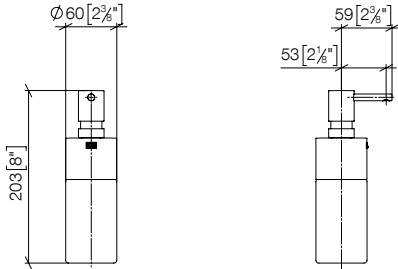

84 435 970

Dispenser free-standing model

- bottle made of crystal glass, matt
- width 60mm
- 250 ml bottle
- 59mm projection

Fits ELIO, ENO, MEM, META SQUARE, SYNC, TARA and TARA ULTRA

Custom-made options

- Finish variants

Standard article	84 435 970 FF	FF	Euro
Chrome		-00	409.30
Brushed Chrome		-93	532.10
Platinum		-08	654.40
Brushed Platinum		-06	654.40
Champagne (22kt Gold)		-47	818.70
Brushed Champagne (22kt Gold)		-46	818.70
Brushed Durabronz (23kt Gold)		-28	818.70
Dark Chrome		-19	614.10
Brushed Dark Platinum		-99	736.80
Matte Black		-33	552.50