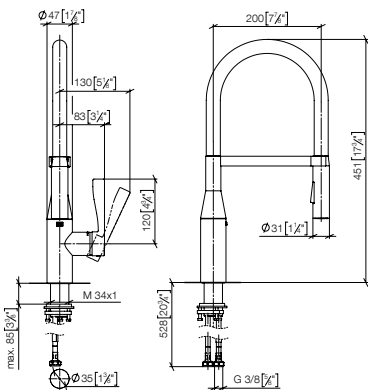

Intrinsic protection against back flow.

Custom-made options

- Finish variants
- Red/blue marking

Standard article	33 865 895 FF	FF	Euro
Chrome		-00	1,440.80
Brushed Chrome		-93	1,592.10
Platinum		-08	1,959.40
Brushed Platinum		-06	1,959.40
Champagne (22kt Gold)		-47	2,449.40
Brushed Champagne (22kt Gold)		-46	2,449.40
Durabronz (23kt Gold)		-09	2,449.40
Brushed Durabronz (23kt Gold)		-28	2,449.40
Dark Chrome		-19	1,837.10
Brushed Dark Platinum		-99	1,836.80
Matte Black		-33	1,653.40