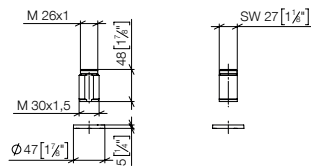

Accessory

ELIO-ENO

12 720 970

Extension set
• for clamping depths > 45 mm to max. 85 mm

For combination with rinsing spray set 27731970, 27721970, 27723970, 27722970, 27731809, 27718809 only.

Standard article	12 720 970 FF	FF	Euro
		90	53.60

LOT

MEM

META SQUARE

12 780 970

Extension set
• for clamping depths > 45 mm to max. 85 mm

For combination with Profi spray set 27799970, 27789970, 27785970, 27784970 only.

Standard article	12 780 970 FF	FF	Euro
		90	53.60

SYNC

TARA

TARA ULTRA