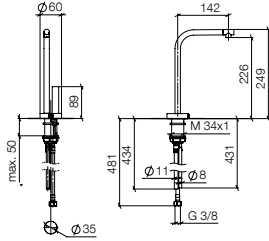

17 861 790

ELIO HOT & COLD WATER DISPENSER

- 142mm projection
- rigid, thermally insulated spout
- laminar flow
- provides filtered, hot water up to 93°C
- provides filtered, cold water
- max. flow 2 l/min at 3 bar flow pressure
- ready-to-use control unit for wall mounting (135mm x 160mm x 60mm)
- electronic magnetic valve
- 100-230 V, 50-60 Hz, 18 W power supply unit, incl. country-specific adapter set
- lead-free
- This product can help a building meet the requirements of Green Building Rating Systems, e.g. LEED®, BREEAM®, DGNB