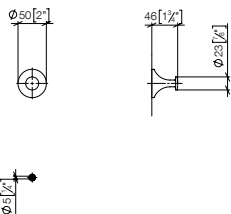

Accessory

83 251 780

1. **Hooks**
2. width 19mm
   - 35mm projection

Fits LOT

1. **Custom-made options**
2. Finish variants

Standard article	83 251 780 FF	FF	Euro
Chrome		-00	111.40
Platinum		-08	178.20
Brushed Platinum		-06	178.20
Champagne (22kt Gold)		-47	222.80
Brushed Champagne (22kt Gold)		-46	222.80
Brushed Durabronz (23kt Gold)		-28	222.80
Dark Chrome		-19	167.10
Brushed Dark Platinum		-99	200.60

83 251 220

1. **Hooks**
2. 55mm projection
3. **Fits ELIO, ENO, MEM, META SQUARE, SYNC and TARA ULTRA**
4. **Custom-made options**
5. Finish variants

Standard article	83 251 220 FF	FF	Euro
Chrome		-00	43.60
Brushed Chrome		-93	56.60
Platinum		-08	69.50
Brushed Platinum		-06	69.50
Champagne (22kt Gold)		-47	87.10
Brushed Champagne (22kt Gold)		-46	87.10
Durabronz (23kt Gold)		-09	87.10
Brushed Durabronz (23kt Gold)		-28	87.10
Dark Chrome		-19	65.30
Brushed Dark Platinum		-99	78.30
Matte Black		-33	58.90

83 251 809

1. **VAIA Hooks**
2. 46mm projection
3. **Fits VAIA**
4. **Custom-made options**
5. Finish variants

Standard article	83 251 809 FF	FF	Euro
Chrome		-00	112.30
Platinum		-08	179.80
Brushed Platinum		-06	179.80
Champagne (22kt Gold)		-47	224.60
Brushed Champagne (22kt Gold)		-46	224.60
Brushed Durabronz (23kt Gold)		-28	224.60
Dark Chrome		-19	168.50
Brushed Dark Platinum		-99	202.20