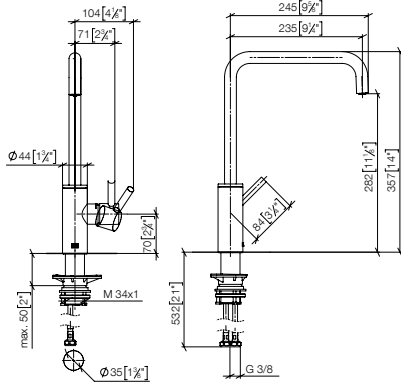

33 815 861

META SQUARE

Single-lever mixer

- 235mm projection
- pivotable spout 360°
- Optional swivel limiter available with swivel limiter set 12 820 970 90
- air-enriched flow
- max. flow 8 l/min at 3 bar flow pressure
- lead-free
- This product can help a building meet the requirements of Green Building Rating Systems, e.g. LEED®, BREEAM®, DGNB

Custom-made options

- Finish variants
- Red/blue marking
- without logo

Standard article	33 815 861 FF	FF	Euro
Chrome	-00		771.00
Brushed Chrome	-93		1,002.40
Platinum	-08		1,233.60
Brushed Platinum	-06		1,233.60
Champagne (22kt Gold)	-47		1,542.00
Brushed Champagne (22kt Gold)	-46		1,542.00
Durabrass (23kt Gold)	-09		1,542.00
Brushed Durabrass (23kt Gold)	-28		1,542.00
Dark Chrome	-19		1,156.60
Brushed Dark Platinum	-99		1,156.60
Matte Black	-33		1,040.90

Recommended miscellaneous
Strainer waste with control handle

	10 712 970 FF	FF	Euro
Chrome	-00		187.70
Brushed Chrome	-93		244.00
Platinum	-08		300.20
Brushed Platinum	-06		300.20
Champagne (22kt Gold)	-47		375.40
Brushed Champagne (22kt Gold)	-46		375.40
Durabrass (23kt Gold)	-09		375.40
Brushed Durabrass (23kt Gold)	-28		375.40
Dark Chrome	-19		281.50
Brushed Dark Platinum	-99		281.40
Matte Black	-33		253.50

Recommended miscellaneous
Dispenser without rosette

	82 424 970 FF	FF	Euro
Chrome	-00		266.20
Brushed Chrome	-93		346.10
Platinum	-08		425.90
Brushed Platinum	-06		425.90
Champagne (22kt Gold)	-47		532.40
Brushed Champagne (22kt Gold)	-46		532.40
Durabrass (23kt Gold)	-09		532.40
Brushed Durabrass (23kt Gold)	-28		532.40
Dark Chrome	-19		399.40
Brushed Dark Platinum	-99		479.10
Matte Black	-33		359.30

33 826 861 + 27 731 970

META SQUARE

Single-lever mixer with rinsing spray set

- 235mm projection
- pivotable spout 360°
- Optional swivel limiter available with swivel limiter set 12 820 970 90
- air-enriched flow and spray flow
- fabric braided hose 1500 mm
- automatic spout/shower diverter
- sprayface with anti-scaling system
- max. flow 8 l/min at 3 bar flow pressure
- lead-free
- This product can help a building meet the requirements of Green Building Rating Systems, e.g. LEED®, BREEAM®, DGNB

Intrinsic protection against back flow.

Set	1x 33 826 861 FF		1x 27 731 970 FF		Total price:
	FF	Euro	FF	Euro	Euro
Chrome	-00	799.60	-00	530.20	1,329.80
Brushed Chrome	-93	1,039.50	-93	689.20	1,728.70
Platinum	-08	1,279.30	-08	848.30	2,127.60
Brushed Platinum	-06	1,279.30	-06	848.30	2,127.60
Champagne (22kt Gold)	-47	1,599.20	-47	1,060.40	2,659.60
Brushed Champagne (22kt Gold)	-46	1,599.20	-46	1,060.40	2,659.60
Durabrass (23kt Gold)	-09	1,599.20	-09	1,060.40	2,659.60
Brushed Durabrass (23kt Gold)	-28	1,599.20	-28	1,060.40	2,659.60
Dark Chrome	-19	1,199.40	-19	795.30	1,994.70
Brushed Dark Platinum	-99	1,199.40	-99	795.30	1,994.70
Matte Black	-33	1,079.50	-33	715.70	1,795.20