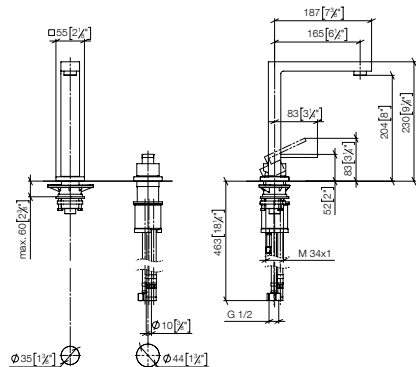

Operating unit can be positioned freely.

Custom-made options

- Finish variants
- Red/blue marking

	10 711 970 FF	FF	Euro
Chrome		-00	187.70
Platinum		-08	300.20
Brushed Platinum		-06	300.20
Champagne (22kt Gold)		-47	375.40
Brushed Champagne (22kt Gold)		-46	375.40
Brushed Durabronz (23kt Gold)		-28	375.40
Dark Chrome		-19	281.50
Brushed Dark Platinum		-99	281.40

	82 439 970 FF	FF	Euro
Chrome		-00	331.70
Platinum		-08	520.30
Brushed Platinum		-06	520.30
Champagne (22kt Gold)		-47	663.40
Brushed Champagne (22kt Gold)		-46	663.40
Brushed Durabronz (23kt Gold)		-28	663.40
Dark Chrome		-19	497.60
Brushed Dark Platinum		-99	597.20

ELIO-ENO

LOT

MEM

META SQUARE

SYNC

TARA

TARA ULTRA

VAIA

Pull-Out / Pull-Down

Profi Fitting

BAR TAP

Pot Filler / Pivot

Rinsing Spray

Accessory