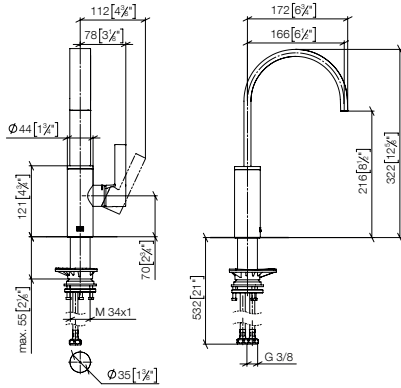

33 805 682

MEM BAR TAP Single-lever mixer

- 166mm projection
- pivotable spout 360°
- Optional swivel limiter available with swivel limiter set 12 820 970 90
- air-enriched flow
- max. flow 6.3 l/min at 3 bar flow pressure
- lead-free
- This product can help a building meet the requirements of Green Building Rating Systems, e.g. LEED®, BREEAM®, DGNB

Custom-made options

- Finish variants
- Red/blue marking
- without logo

Recommended miscellaneous
Strainer waste with control handle

	10 712 970 FF	FF	Euro
Chrome	-00		187.70
Brushed Chrome	-93		244.00
Platinum	-08		300.20
Brushed Platinum	-06		300.20
Champagne (22kt Gold)	-47		375.40
Brushed Champagne (22kt Gold)	-46		375.40
Durabrass (23kt Gold)	-09		375.40
Brushed Durabrass (23kt Gold)	-28		375.40
Dark Chrome	-19		281.50
Brushed Dark Platinum	-99		281.40
Matte Black	-33		253.50

Recommended miscellaneous
Dispenser without rosette

	82 424 970 FF	FF	Euro
Chrome	-00		266.20
Brushed Chrome	-93		346.10
Platinum	-08		425.90
Brushed Platinum	-06		425.90
Champagne (22kt Gold)	-47		532.40
Brushed Champagne (22kt Gold)	-46		532.40
Durabrass (23kt Gold)	-09		532.40
Brushed Durabrass (23kt Gold)	-28		532.40
Dark Chrome	-19		399.40
Brushed Dark Platinum	-99		479.10
Matte Black	-33		359.30

33 800 682

MEM Single-lever mixer

- 201mm projection
- pivotable spout 360°
- Optional swivel limiter available with swivel limiter set 12 820 970 90
- air-enriched flow
- max. flow 6.3 l/min at 3 bar flow pressure
- lead-free
- This product can help a building meet the requirements of Green Building Rating Systems, e.g. LEED®, BREEAM®, DGNB