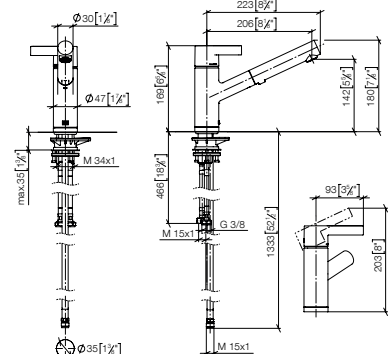

Intrinsic protection against back flow.

Standard article	33 871 760 FF	FF	Euro
Chrome		-00	685.70
Brushed Chrome		-93	891.40
Platinum		-08	1,097.10
Brushed Platinum		-06	1,097.10
Champagne (22kt Gold)		-47	1,371.40
Brushed Champagne (22kt Gold)		-46	1,371.40
Brushed Durabronz (23kt Gold)		-28	1,371.40
Dark Chrome		-19	1,028.60
Brushed Dark Platinum		-99	1,028.60

E.LIO-ENO

LOT

MEM

META SQUARE

SYNC

TARA

TARA ULTRA

VAIA

Pull-Out / Pull-Down

Profi Fitting

BAR TAP

Pot Filler / Pivot

Rinsing Spray

Accessory

33 876 760
NEW

ENO Single-lever mixer Pull-out with spray function

- 206mm projection
- pivoting spout 130°
- air-enriched flow and spray flow
- 1600mm metal shower hose
- max. flow 9.6 l/min at 3 bar flow pressure
- lead-free
- This product can help a building meet the requirements of Green Building Rating Systems, e.g. LEED®, BREEAM®, DGNB

Intrinsic protection against back flow.

Standard article	33 876 760 FF	FF	Euro
Chrome		-00	756.50
Brushed Chrome		-93	983.50
Platinum		-08	1,210.40
Brushed Platinum		-06	1,210.40
Champagne (22kt Gold)		-47	1,513.00
Brushed Champagne (22kt Gold)		-46	1,513.00
Brushed Durabronz (23kt Gold)		-28	1,513.00
Dark Chrome		-19	1,134.80
Brushed Dark Platinum		-99	1,134.80

Recommended miscellaneous
Strainer waste with control handle

	10 712 970 FF	FF	Euro
Chrome		-00	187.70
Brushed Chrome		-93	244.00
Platinum		-08	300.20
Brushed Platinum		-06	300.20
Champagne (22kt Gold)		-47	375.40
Brushed Champagne (22kt Gold)		-46	375.40
Brushed Durabronz (23kt Gold)		-28	375.40
Dark Chrome		-19	281.50
Brushed Dark Platinum		-99	281.40

Recommended miscellaneous
Dispenser without rosette

	82 424 970 FF	FF	Euro
Chrome		-00	266.20
Brushed Chrome		-93	346.10
Platinum		-08	425.90
Brushed Platinum		-06	425.90
Champagne (22kt Gold)		-47	532.40
Brushed Champagne (22kt Gold)		-46	532.40
Brushed Durabronz (23kt Gold)		-28	532.40
Dark Chrome		-19	399.40
Brushed Dark Platinum		-99	479.10