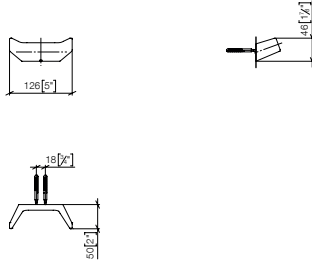

Hooks in two parts

- width 126mm
- Height: 47 mm
- 49mm projection

Fits ELIO, ENO, LOT, MEM and TARA ULTRA

Standard article	83 256 976 FF	FF	Euro
Chrome		-00	80.20
Brushed Chrome		-93	104.30
Brushed Platinum		-06	128.30
Dark Chrome		-19	120.30
Brushed Dark Platinum		-99	144.40
Matte Black		-33	108.30