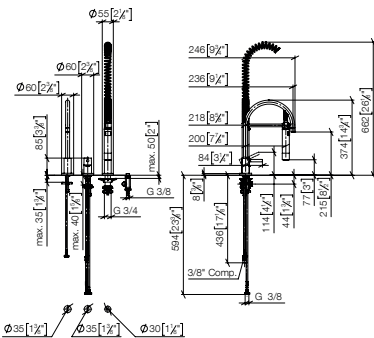

32 816 888 + 27 799 970
NEW

TARA Two-hole mixer with individual rosettes with profi spray set

- 236mm projection
- pivotable spout 360°
- Optional swivel limiter available with swivel limiter set 12 820 970 90
- air-enriched flow and spray flow
- automatic spout/shower diverter
- sprayface with anti-scaling system
- max. flow 8.3 l/min at 3 bar flow pressure
- lead-free
- This product can help a building meet the requirements of Green Building Rating Systems, e.g. LEED®, BREEAM®, DGNB

Set	1x 32 816 888 FF		1x 27 799 970 FF		Total price:
	FF	Euro	FF	Euro	Euro
Chrome	-00	1,042.20	-00	1,294.10	2,336.30
Brushed Chrome	-93	1,354.90	-93	1,682.30	3,037.20
Platinum	-08	1,667.50	-08	2,070.50	3,738.00
Brushed Platinum	-06	1,667.50	-06	2,070.50	3,738.00
Dark Chrome	-19	1,563.30	-19	1,941.20	3,504.50
Brushed Dark Platinum	-99	1,563.30	-99	1,941.20	3,504.50

Intrinsic protection against back flow.

Operating unit can be positioned freely.

Recommended miscellaneous
Strainer waste with control handle

	10 710 970 FF		Euro
	FF		
Chrome	-00		187.70
Brushed Chrome	-93		244.00
Platinum	-08		300.20
Brushed Platinum	-06		300.20
Dark Chrome	-19		281.50
Brushed Dark Platinum	-99		281.40

Recommended miscellaneous
Dispenser with rosette

	82 444 970 FF		Euro
	FF		
Chrome	-00		290.00
Brushed Chrome	-93		377.00
Platinum	-08		464.00
Brushed Platinum	-06		464.00
Dark Chrome	-19		435.00
Brushed Dark Platinum	-99		435.00

22 815 892

TARA Single-hole mixer

- 235mm projection
- pivotable spout 360°
- air-enriched flow
- max. flow 7 l/min at 3 bar flow pressure
- lead-free
- This product can help a building meet the requirements of Green Building Rating Systems, e.g. LEED®, BREEAM®, DGNB

Standard article	22 815 892 FF		Euro
	FF		
Chrome	-00		591.90
Brushed Chrome	-93		769.50
Platinum	-08		947.10
Brushed Platinum	-06		947.10
Champagne (22kt Gold)	-47		1,183.80
Brushed Champagne (22kt Gold)	-46		1,183.80
Durabrass (23kt Gold)	-09		1,183.80
Brushed Durabrass (23kt Gold)	-28		1,183.80
Dark Chrome	-19		887.90
Brushed Dark Platinum	-99		887.90
Matte Black	-33		799.10

Custom-made options

- Finish variants
- Red/blue marking

Recommended miscellaneous
Strainer waste with control handle

	10 710 970 FF		Euro
	FF		
Chrome	-00		187.70
Brushed Chrome	-93		244.00
Platinum	-08		300.20
Brushed Platinum	-06		300.20
Champagne (22kt Gold)	-47		375.40
Brushed Champagne (22kt Gold)	-46		375.40
Durabrass (23kt Gold)	-09		375.40
Brushed Durabrass (23kt Gold)	-28		375.40
Dark Chrome	-19		281.50
Brushed Dark Platinum	-99		281.40
Matte Black	-33		253.50

Recommended miscellaneous
Dispenser with rosette

	82 444 970 FF		Euro
	FF		
Chrome	-00		290.00
Brushed Chrome	-93		377.00
Platinum	-08		464.00
Brushed Platinum	-06		464.00
Champagne (22kt Gold)	-47		580.00
Brushed Champagne (22kt Gold)	-46		580.00
Durabrass (23kt Gold)	-09		580.00
Brushed Durabrass (23kt Gold)	-28		580.00
Dark Chrome	-19		435.00
Brushed Dark Platinum	-99		435.00
Matte Black	-33		391.50