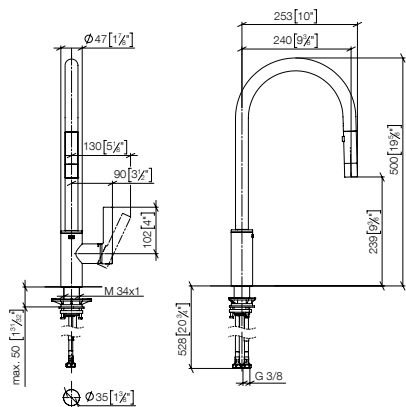

Pull-Out / Pull-Down

Sieger Design

33 870 875

TARA ULTRA Single-lever mixer Pull-down with spray function

- 240mm projection
- pivotable spout 360°
- Optional swivel limiter available with swivel limiter set 12 823 970 90
- laminar and spray flow
- 1800 mm metal shower hose
- sprayface with anti-scaling system
- max. flow 10.4 l/min at 3 bar flow pressure
- lead-free
- This product can help a building meet the requirements of Green Building Rating Systems, e.g. LEED®, BREEAM®, DGNB

Intrinsic protection against back flow.

Custom-made options

- Finish variants
- Red/blue marking

Standard article	33 870 875 FF	FF	Euro
Chrome		-00	852.40
Brushed Chrome		-93	1,108.10
Platinum		-08	1,363.70
Brushed Platinum		-06	1,363.70
Champagne (22kt Gold)		-47	1,704.80
Brushed Champagne (22kt Gold)		-46	1,704.80
Durabrand (23kt Gold)		-09	1,704.80
Brushed Durabrand (23kt Gold)		-28	1,704.80
Dark Chrome		-19	1,278.70
Brushed Dark Platinum		-99	1,278.40
Matte Black		-33	1,150.90

Recommended miscellaneous Strainer waste with control handle

	10 712 970 FF	FF	Euro
Chrome		-00	187.70
Brushed Chrome		-93	244.00
Platinum		-08	300.20
Brushed Platinum		-06	300.20
Champagne (22kt Gold)		-47	375.40
Brushed Champagne (22kt Gold)		-46	375.40
Durabrand (23kt Gold)		-09	375.40
Brushed Durabrand (23kt Gold)		-28	375.40
Dark Chrome		-19	281.50
Brushed Dark Platinum		-99	281.40
Matte Black		-33	253.50

Recommended miscellaneous Dispenser without rosette

	82 424 970 FF	FF	Euro
Chrome		-00	266.20
Brushed Chrome		-93	346.10
Platinum		-08	425.90
Brushed Platinum		-06	425.90
Champagne (22kt Gold)		-47	532.40
Brushed Champagne (22kt Gold)		-46	532.40
Durabrand (23kt Gold)		-09	532.40
Brushed Durabrand (23kt Gold)		-28	532.40
Dark Chrome		-19	399.40
Brushed Dark Platinum		-99	479.10
Matte Black		-33	359.30

E.LIO-ENO

LOT

MEM

META SQUARE

SYNC

TARA

TARA ULTRA

VAIA

Pull-Out / Pull-Down

Profi Fitting

BAR TAP

Pot Filler / Pivot

Rinsing Spray

Accessory