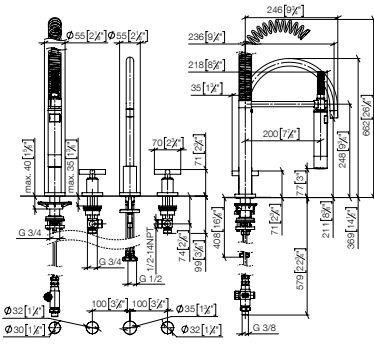

10 710 970 FF		Euro
	FF		Euro
Chrome	-00		187.70
Brushed Chrome	-93		244.00
Platinum	-08		300.20
Brushed Platinum	-06		300.20
Dark Chrome	-19		281.50
Brushed Dark Platinum	-99		281.40

	82 444 970 FF		Euro
	FF		Euro
Chrome	-00		290.00
Brushed Chrome	-93		377.00
Platinum	-08		464.00
Brushed Platinum	-06		464.00
Dark Chrome	-19		435.00
Brushed Dark Platinum	-99		435.00

31 151 892

TARA Wall-mounted bridge mixer with extending spout

- 365-545mm projection
- pivoting spout
- laminar flow
- 1/2" connection
- max. flow 8.3 l/min at 3 bar flow pressure
- lead-free
- This product can help a building meet the requirements of Green Building Rating Systems, e.g. LEED®, BREEAM®, DGNB