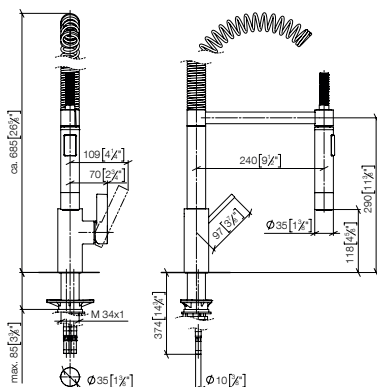

Recommended miscellaneous
Strainer waste with control handle

10 712 970 FF FF Euro

Chrome	-00	187.70
Brushed Chrome	-93	244.00
Platinum	-08	300.20
Brushed Platinum	-06	300.20
Dark Chrome	-19	281.50
Brushed Dark Platinum	-99	281.40

Recommended miscellaneous
Dispenser without rosette

82 424 970 FF FF Euro

Chrome	-00	266.20
Brushed Chrome	-93	346.10
Platinum	-08	425.90
Brushed Platinum	-06	425.90
Dark Chrome	-19	399.40
Brushed Dark Platinum	-99	479.10

Elio-ENO

LOT

MEM

META SQUARE

SYNC

TARA

TARA ULTRA

VAIA

Pull-Out / Pull-Down

Profi Fitting

BAR TAP

Pot Filler / Pivot

Rinsing Spray

Accessory