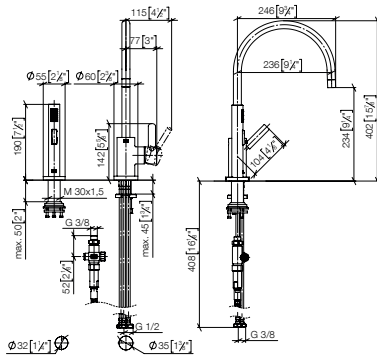

33 836 888 + 27 731 970
NEW

TARA Single-lever mixer with rinsing spray set

- 235mm projection
- pivotable spout 360°
- air-enriched flow and spray flow
- fabric braided hose 1500 mm
- automatic spout/shower diverter
- sprayface with anti-scaling system
- max. flow 7 l/min at 3 bar flow pressure
- lead-free
- This product can help a building meet the requirements of Green Building Rating Systems, e.g. LEED®, BREEAM®, DGNB

Intrinsic protection against back flow.

Set	1x 33 836 888 FF max. flow 7 l/min		1x 27 731 970 FF		Total price:
	FF	Euro	FF	Euro	Euro
Chrome	-00	858.00	-00	530.20	1,388.20
Brushed Chrome	-93	1,115.40	-93	689.20	1,804.60
Platinum	-08	1,372.80	-08	848.30	2,221.10
Brushed Platinum	-06	1,372.80	-06	848.30	2,221.10
Champagne (22kt Gold)	-47	1,716.00	-47	1,060.40	2,776.40
Brushed Champagne (22kt Gold)	-46	1,716.00	-46	1,060.40	2,776.40
Durabross (23kt Gold)	-09	1,716.00	-09	1,060.40	2,776.40
Brushed Durabross (23kt Gold)	-28	1,716.00	-28	1,060.40	2,776.40
Dark Chrome	-19	1,287.00	-19	795.30	2,082.30
Brushed Dark Platinum	-99	1,287.00	-99	795.30	2,082.30
Matte Black	-33	1,158.30	-33	715.70	1,874.00

Recommended miscellaneous
Strainer waste with control handle

	10 710 970 FF		Euro
	FF	Euro	
Chrome	-00	187.70	
Brushed Chrome	-93	244.00	
Platinum	-08	300.20	
Brushed Platinum	-06	300.20	
Champagne (22kt Gold)	-47	375.40	
Brushed Champagne (22kt Gold)	-46	375.40	
Durabross (23kt Gold)	-09	375.40	
Brushed Durabross (23kt Gold)	-28	375.40	
Dark Chrome	-19	281.50	
Brushed Dark Platinum	-99	281.40	
Matte Black	-33	253.50	

Recommended miscellaneous
Dispenser with rosette

	82 444 970 FF		Euro
	FF	Euro	
Chrome	-00	290.00	
Brushed Chrome	-93	377.00	
Platinum	-08	464.00	
Brushed Platinum	-06	464.00	
Champagne (22kt Gold)	-47	580.00	
Brushed Champagne (22kt Gold)	-46	580.00	
Durabross (23kt Gold)	-09	580.00	
Brushed Durabross (23kt Gold)	-28	580.00	
Dark Chrome	-19	435.00	
Brushed Dark Platinum	-99	435.00	
Matte Black	-33	391.50	

ELO-ENO

LOT

MEM

META SQUARE

SYNC

TARA

TARA ULTRA

VAIA

Pull-Out / Pull-Down

Profi Fitting

BAR TAP

Pot Filler / Pivot

Rinsing Spray

Accessory

33 836 888 + 27 799 970
NEW

TARA Single-lever mixer with profi spray set

- 235mm projection
- pivotable spout 360°
- air-enriched flow and spray flow
- automatic spout/shower diverter
- sprayface with anti-scaling system
- max. flow 7 l/min at 3 bar flow pressure
- lead-free
- This product can help a building meet the requirements of Green Building Rating Systems, e.g. LEED®, BREEAM®, DGNB

Intrinsic protection against back flow.

Set	1x 33 836 888 FF max. flow 7 l/min		1x 27 799 970 FF		Total price:
	FF	Euro	FF	Euro	Euro
Chrome	-00	858.00	-00	1,294.10	2,152.10
Brushed Chrome	-93	1,115.40	-93	1,682.30	2,797.70
Platinum	-08	1,372.80	-08	2,070.50	3,443.30
Brushed Platinum	-06	1,372.80	-06	2,070.50	3,443.30
Dark Chrome	-19	1,287.00	-19	1,941.20	3,228.20
Brushed Dark Platinum	-99	1,287.00	-99	1,941.20	3,228.20