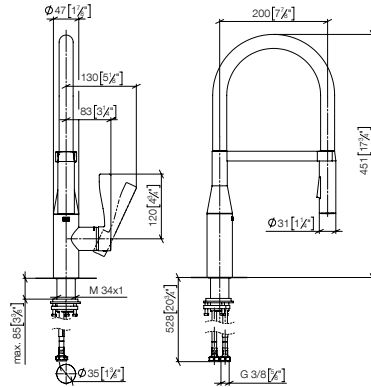

33 865 895

SYNC Profi single-lever mixer

- 200mm projection
- Flexible silicone hose with large operating range of up to 350 mm
- pivotable spout 360°
- Optional swivel limiter available with swivel limiter set 12 821 970 90
- This product can help a building meet the requirements of Green Building Rating Systems, e.g. LEED®, BREEAM®, DGNB
- air-enriched flow and spray flow
- sprayface with anti-scaling system
- max. flow 9.5 l/min at 3 bar flow pressure
- lead-free

Intrinsic protection against back flow.

Custom-made options

- Finish variants
- Red/blue marking