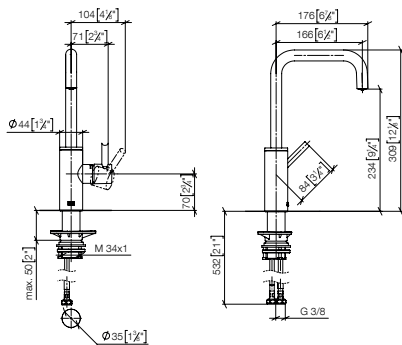

META SQUARE

Sieger Design

33 805 861

META SQUARE BAR TAP Single-lever mixer

- 166mm projection
- pivotable spout 360°
- Optional swivel limiter available with swivel limiter set 12 820 970 90
- air-enriched flow
- max. flow 8 l/min at 3 bar flow pressure
- lead-free
- This product can help a building meet the requirements of Green Building Rating Systems, e.g. LEED®, BREEAM®, DGNB

Custom-made options

- Finish variants
- Red/blue marking
- without logo

Standard article	33 805 861 FF	FF	Euro
Chrome	-00		697.80
Brushed Chrome	-93		907.10
Platinum	-08		1,116.50
Brushed Platinum	-06		1,116.50
Champagne (22kt Gold)	-47		1,395.60
Brushed Champagne (22kt Gold)	-46		1,395.60
Durabrand (23kt Gold)	-09		1,395.60
Brushed Durabrand (23kt Gold)	-28		1,395.60
Dark Chrome	-19		1,046.70
Brushed Dark Platinum	-99		1,046.70
Matte Black	-33		942.00

Recommended miscellaneous Strainer waste with control handle

	10 712 970 FF	FF	Euro
Chrome	-00		187.70
Brushed Chrome	-93		244.00
Platinum	-08		300.20
Brushed Platinum	-06		300.20
Champagne (22kt Gold)	-47		375.40
Brushed Champagne (22kt Gold)	-46		375.40
Durabrand (23kt Gold)	-09		375.40
Brushed Durabrand (23kt Gold)	-28		375.40
Dark Chrome	-19		281.50
Brushed Dark Platinum	-99		281.40
Matte Black	-33		253.50

Recommended miscellaneous Dispenser without rosette

	82 424 970 FF	FF	Euro
Chrome	-00		266.20
Brushed Chrome	-93		346.10
Platinum	-08		425.90
Brushed Platinum	-06		425.90
Champagne (22kt Gold)	-47		532.40
Brushed Champagne (22kt Gold)	-46		532.40
Durabrand (23kt Gold)	-09		532.40
Brushed Durabrand (23kt Gold)	-28		532.40
Dark Chrome	-19		399.40
Brushed Dark Platinum	-99		479.10
Matte Black	-33		359.30

E.LIO-ENO

LOT

MEM

META SQUARE

SYNC

TARA

TARA ULTRA

VAIA

Pull-Out / Pull-Down

Profi Fitting

BAR TAP

Pot Filler / Pivot

Rinsing Spray

Accessory

33 800 861

META SQUARE Single-lever mixer

- 200mm projection
- pivotable spout 360°
- Optional swivel limiter available with swivel limiter set 12 820 970 90
- air-enriched flow
- max. flow 8 l/min at 3 bar flow pressure
- lead-free
- This product can help a building meet the requirements of Green Building Rating Systems, e.g. LEED®, BREEAM®, DGNB

Custom-made options

- Finish variants
- Red/blue marking
- without logo

Standard article	33 800 861 FF	FF	Euro
Chrome	-00		746.50
Brushed Chrome	-93		970.50
Platinum	-08		1,194.40
Brushed Platinum	-06		1,194.40
Champagne (22kt Gold)	-47		1,493.10
Brushed Champagne (22kt Gold)	-46		1,493.10
Durabrand (23kt Gold)	-09		1,493.10
Brushed Durabrand (23kt Gold)	-28		1,493.10
Dark Chrome	-19		1,119.90
Brushed Dark Platinum	-99		1,119.90
Matte Black	-33		1,007.90