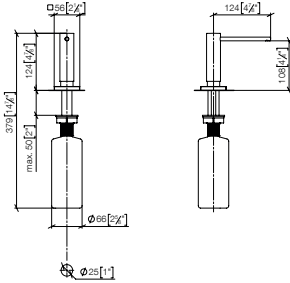

- 124mm projection
- 500 ml bottle
- can be filled from the top
- rotating pump head

Fits LOT

Custom-made options

- Finish variants

Standard article	82 439 970 FF	FF	Euro
Chrome		-00	331.70
Brushed Chrome		-93	431.30
Platinum		-08	520.30
Brushed Platinum		-06	520.30
Champagne (22kt Gold)		-47	663.40
Brushed Champagne (22kt Gold)		-46	663.40
Durabrass (23kt Gold)		-09	663.40
Brushed Durabrass (23kt Gold)		-28	663.40
Dark Chrome		-19	497.60
Brushed Dark Platinum		-99	597.20