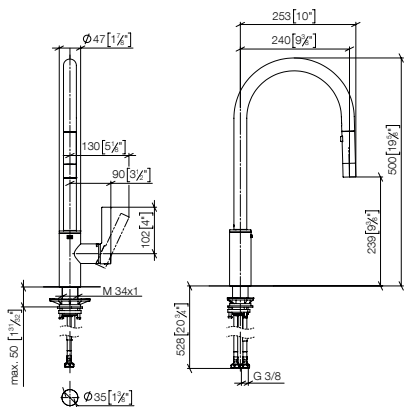

33 870 875

TARA ULTRA Single-lever mixer Pull-down with spray function

- 240mm projection
- pivotable spout 360°
- Optional swivel limiter available with swivel limiter set 12 823 970 90
- laminar and spray flow
- 1800 mm metal shower hose
- sprayface with anti-scaling system
- max. flow 10.4 l/min at 3 bar flow pressure
- lead-free
- This product can help a building meet the requirements of Green Building Rating Systems, e.g. LEED®, BREEAM®, DGNB

Intrinsic protection against back flow.

Custom-made options

- Finish variants
- Red/blue marking

Standard article	33 870 875 FF	FF	Euro
Chrome	-00		852.40
Brushed Chrome	-93		1,108.10
Platinum	-08		1,363.70
Brushed Platinum	-06		1,363.70
Champagne (22kt Gold)	-47		1,704.80
Brushed Champagne (22kt Gold)	-46		1,704.80
Durabrass (23kt Gold)	-09		1,704.80
Brushed Durabrass (23kt Gold)	-28		1,704.80
Dark Chrome	-19		1,278.70
Brushed Dark Platinum	-99		1,278.40
Matte Black	-33		1,150.90

Recommended miscellaneous
Strainer waste with control handle

10 712 970 FF FF Euro

Chrome	-00	187.70
Brushed Chrome	-93	244.00
Platinum	-08	300.20
Brushed Platinum	-06	300.20
Champagne (22kt Gold)	-47	375.40
Brushed Champagne (22kt Gold)	-46	375.40
Durabrass (23kt Gold)	-09	375.40
Brushed Durabrass (23kt Gold)	-28	375.40
Dark Chrome	-19	281.50
Brushed Dark Platinum	-99	281.40
Matte Black	-33	253.50

Recommended miscellaneous
Dispenser without rosette

82 424 970 FF FF Euro

Chrome	-00	266.20
Brushed Chrome	-93	346.10
Platinum	-08	425.90
Brushed Platinum	-06	425.90
Champagne (22kt Gold)	-47	532.40
Brushed Champagne (22kt Gold)	-46	532.40
Durabrass (23kt Gold)	-09	532.40
Brushed Durabrass (23kt Gold)	-28	532.40
Dark Chrome	-19	399.40
Brushed Dark Platinum	-99	479.10
Matte Black	-33	359.30

33 860 875

TARA ULTRA Profi single-lever mixer

- 240mm projection
- pivotable 360°
- air-enriched flow and spray flow
- sprayface with anti-scaling system
- max. flow 8 l/min at 3 bar flow pressure
- lead-free
- This product can help a building meet the requirements of Green Building Rating Systems, e.g. LEED®, BREEAM®, DGNB

Intrinsic protection against back flow.

Standard article	33 860 875 FF	FF	Euro
Chrome	-00		1,473.80
Brushed Chrome	-93		1,916.00
Platinum	-08		2,358.00
Brushed Platinum	-06		2,358.00
Dark Chrome	-19		2,210.30
Brushed Dark Platinum	-99		2,210.30