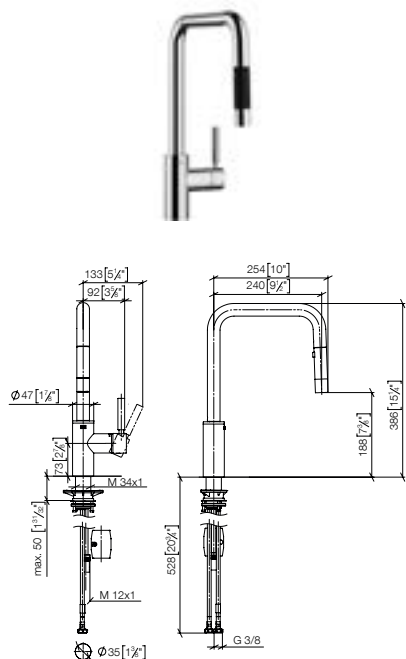

33 870 861

META SQUARE

Single-lever mixer Pull-down with spray function

- 240mm projection
- pivotable spout 360°
- Optional swivel limiter available with swivel limiter set 12 823 970 90
- laminar and spray flow
- 1800 mm metal shower hose
- sprayface with anti-scaling system
- max. flow 10.4 l/min at 3 bar flow pressure
- lead-free
- This product can help a building meet the requirements of Green Building Rating Systems, e.g. LEED®, BREEAM®, DGNB

Intrinsic protection against back flow.

Custom-made options

- Finish variants
- Red/blue marking

Standard article	33 870 861 FF	FF	Euro
Chrome	-00		896.50
Brushed Chrome	-93		1,165.50
Platinum	-08		1,434.30
Brushed Platinum	-06		1,434.30
Champagne (22kt Gold)	-47		1,793.00
Brushed Champagne (22kt Gold)	-46		1,793.00
Durabrass (23kt Gold)	-09		1,793.00
Brushed Durabrass (23kt Gold)	-28		1,793.00
Dark Chrome	-19		1,344.80
Brushed Dark Platinum	-99		1,344.80
Matte Black	-33		1,210.20

Recommended miscellaneous
Strainer waste with control handle

10 712 970 FF FF Euro

Chrome	-00	187.70
Brushed Chrome	-93	244.00
Platinum	-08	300.20
Brushed Platinum	-06	300.20
Champagne (22kt Gold)	-47	375.40
Brushed Champagne (22kt Gold)	-46	375.40
Durabrass (23kt Gold)	-09	375.40
Brushed Durabrass (23kt Gold)	-28	375.40
Dark Chrome	-19	281.50
Brushed Dark Platinum	-99	281.40
Matte Black	-33	253.50

Recommended miscellaneous
Dispenser without rosette

82 424 970 FF FF Euro

Chrome	-00	266.20
Brushed Chrome	-93	346.10
Platinum	-08	425.90
Brushed Platinum	-06	425.90
Champagne (22kt Gold)	-47	532.40
Brushed Champagne (22kt Gold)	-46	532.40
Durabrass (23kt Gold)	-09	532.40
Brushed Durabrass (23kt Gold)	-28	532.40
Dark Chrome	-19	399.40
Brushed Dark Platinum	-99	479.10
Matte Black	-33	359.30

17 861 625

META SQUARE

HOT & COLD WATER DISPENSER

- 145mm projection
- rigid, thermally insulated spout
- laminar flow
- provides filtered, hot water up to 93°C
- provides filtered, cold water
- max. flow 2 l/min at 3 bar flow pressure
- ready-to-use control unit for wall mounting (137mm x 159mm x 60mm)
- electronic magnetic valve
- 100-230 V, 50-60 Hz, 18 W power supply unit, incl. country-specific adapter set
- lead-free
- This product can help a building meet the requirements of Green Building Rating Systems, e.g. LEED®, BREEAM®, DGNB

A minimum flow pressure of 3 bar is necessary for the HOT & COLD WATER DISPENSER to work perfectly in conjunction with a hot water tank and filter.

In addition, the installation must be above a kitchen sink.

The filter cartridge must be changed every six months. The installation instructions contain further information for guidance.

Detailed planning information and technical data can be found at www.dornbracht.com/professional

Custom-made options

- Finish variants

Standard article	17 861 625 FF	FF	Euro
Chrome	-00		1,299.40
Brushed Chrome	-93		1,689.20
Platinum	-08		2,079.00
Brushed Platinum	-06		2,079.00
Champagne (22kt Gold)	-47		2,598.80
Brushed Champagne (22kt Gold)	-46		2,598.80
Durabrass (23kt Gold)	-09		2,598.80
Brushed Durabrass (23kt Gold)	-28		2,598.80
Dark Chrome	-19		1,949.10
Brushed Dark Platinum	-99		1,948.90
Matte Black	-33		1,754.00