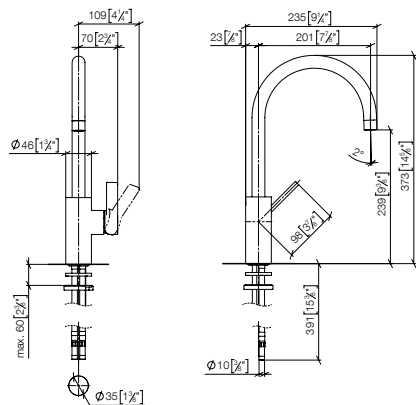

33 800 875

TARA ULTRA Single-lever mixer

- 201mm projection
- pivotable spout 360°
- air-enriched flow
- max. flow 8 l/min at 3 bar flow pressure
- lead-free
- This product can help a building meet the requirements of Green Building Rating Systems, e.g. LEED®, BREEAM®, DGNB

Custom-made options

- Finish variants
- Red/blue marking
- without logo

Standard article	33 800 875 FF	FF	Euro
Chrome	-00		691.60
Brushed Chrome	-93		899.00
Platinum	-08		1,106.70
Brushed Platinum	-06		1,106.70
Champagne (22kt Gold)	-47		1,383.10
Brushed Champagne (22kt Gold)	-46		1,383.10
Durabrand (23kt Gold)	-09		1,383.10
Brushed Durabrand (23kt Gold)	-28		1,383.10
Dark Chrome	-19		1,037.30
Brushed Dark Platinum	-99		1,037.30
Matte Black	-33		933.60

Recommended miscellaneous
Strainer waste with control handle

	10 712 970 FF	FF	Euro
Chrome	-00		187.70
Brushed Chrome	-93		244.00
Platinum	-08		300.20
Brushed Platinum	-06		300.20
Champagne (22kt Gold)	-47		375.40
Brushed Champagne (22kt Gold)	-46		375.40
Durabrand (23kt Gold)	-09		375.40
Brushed Durabrand (23kt Gold)	-28		375.40
Dark Chrome	-19		281.50
Brushed Dark Platinum	-99		281.40
Matte Black	-33		253.50

Recommended miscellaneous
Dispenser without rosette

	82 424 970 FF	FF	Euro
Chrome	-00		266.20
Brushed Chrome	-93		346.10
Platinum	-08		425.90
Brushed Platinum	-06		425.90
Champagne (22kt Gold)	-47		532.40
Brushed Champagne (22kt Gold)	-46		532.40
Durabrand (23kt Gold)	-09		532.40
Brushed Durabrand (23kt Gold)	-28		532.40
Dark Chrome	-19		399.40
Brushed Dark Platinum	-99		479.10
Matte Black	-33		359.30

33 816 875

TARA ULTRA Single-lever mixer

- 241mm projection
- pivotable spout 360°
- air-enriched flow
- max. flow 8 l/min at 3 bar flow pressure
- lead-free
- This product can help a building meet the requirements of Green Building Rating Systems, e.g. LEED®, BREEAM®, DGNB

Custom-made options

- Finish variants
- Red/blue marking
- without logo

Standard article	33 816 875 FF	FF	Euro
Chrome	-00		709.70
Brushed Chrome	-93		922.60
Platinum	-08		1,135.50
Brushed Platinum	-06		1,135.50
Champagne (22kt Gold)	-47		1,419.40
Brushed Champagne (22kt Gold)	-46		1,419.40
Durabrand (23kt Gold)	-09		1,419.40
Brushed Durabrand (23kt Gold)	-28		1,419.40
Dark Chrome	-19		1,064.60
Brushed Dark Platinum	-99		1,064.60
Matte Black	-33		958.30