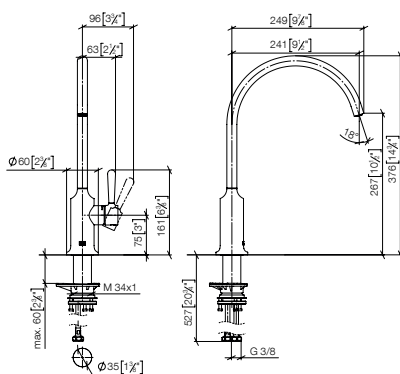

Custom-made options

- Finish variants
- Red/blue marking
- without logo

Standard article	33 816 809 FF	FF	Euro
Chrome		-00	877.10
Brushed Chrome		-93	1,140.30
Platinum		-08	1,403.30
Brushed Platinum		-06	1,403.30
Champagne (22kt Gold)		-47	1,754.20
Brushed Champagne (22kt Gold)		-46	1,754.20
Durabross (23kt Gold)		-09	1,754.20
Brushed Durabross (23kt Gold)		-28	1,754.20
Dark Chrome		-19	1,315.70
Brushed Dark Platinum		-99	1,315.70
Matte Black		-33	1,184.10

Recommended miscellaneous
Dispenser with rosette

	82 434 809 FF	FF	Euro
Chrome		-00	299.50
Brushed Chrome		-93	389.30
Platinum		-08	479.20
Brushed Platinum		-06	479.20
Champagne (22kt Gold)		-47	598.90
Brushed Champagne (22kt Gold)		-46	598.90
Durabross (23kt Gold)		-09	598.90
Brushed Durabross (23kt Gold)		-28	598.90
Dark Chrome		-19	449.20
Brushed Dark Platinum		-99	449.20
Matte Black		-33	404.30

Elio-ENO

LOT

MEM

META SQUARE

SYNC

TARA

TARA ULTRA

VAIA

Pull-Out / Pull-Down

Profi Fitting

BAR TAP

Pot Filler / Pivot

Rinsing Spray

Accessory