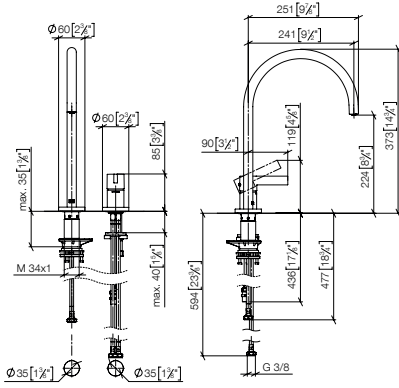

Operating unit can be positioned freely.

Custom-made options

- Finish variants
- Red/blue marking

Standard article	32 815 875 FF	FF	Euro
Chrome	-00		930.80
Brushed Chrome	-93		1,210.00
Platinum	-08		1,489.20
Brushed Platinum	-06		1,489.20
Champagne (22kt Gold)	-47		1,861.50
Brushed Champagne (22kt Gold)	-46		1,861.50
Durabrass (23kt Gold)	-09		1,861.50
Brushed Durabrass (23kt Gold)	-28		1,861.50
Dark Chrome	-19		1,396.20
Brushed Dark Platinum	-99		1,396.20
Matte Black	-33		1,256.50