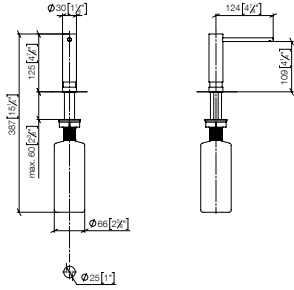

Dispenser without rosette

- 124mm projection
- 500 ml bottle
- can be filled from the top
- rotating pump head
- width 30mm

Fits ELIO, ENO, MEM, META SQUARE, SYNC and TARA ULTRA

Custom-made options

- Finish variants