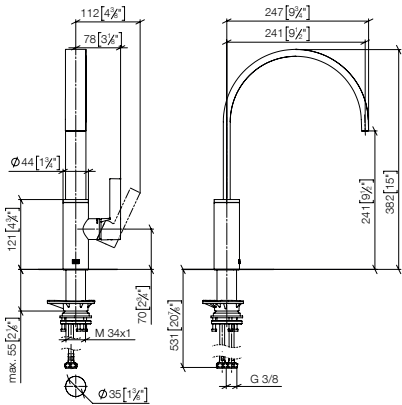

33 815 682

MEM Single-lever mixer

- 241mm projection
- pivotable spout 360°
- Optional swivel limiter available with swivel limiter set 12 820 970 90
- air-enriched flow
- max. flow 6.3 l/min at 3 bar flow pressure
- lead-free
- This product can help a building meet the requirements of Green Building Rating Systems, e.g. LEED®, BREEAM®, DGNB

Standard article	33 815 682 FF	FF	Euro
Chrome		-00	1,018.10
Brushed Chrome		-93	1,323.50
Platinum		-08	1,628.90
Brushed Platinum		-06	1,628.90
Champagne (22kt Gold)		-47	2,036.10
Brushed Champagne (22kt Gold)		-46	2,036.10
Durabross (23kt Gold)		-09	2,036.10
Brushed Durabross (23kt Gold)		-28	2,036.10
Dark Chrome		-19	1,527.10
Brushed Dark Platinum		-99	1,527.10
Matte Black		-33	1,374.30

Custom-made options

- Finish variants
- Red/blue marking
- without logo

Recommended miscellaneous
Strainer waste with control handle

	10 712 970 FF	FF	Euro
Chrome		-00	187.70
Brushed Chrome		-93	244.00
Platinum		-08	300.20
Brushed Platinum		-06	300.20
Champagne (22kt Gold)		-47	375.40
Brushed Champagne (22kt Gold)		-46	375.40
Durabross (23kt Gold)		-09	375.40
Brushed Durabross (23kt Gold)		-28	375.40
Dark Chrome		-19	281.50
Brushed Dark Platinum		-99	281.40
Matte Black		-33	253.50

Recommended miscellaneous
Dispenser without rosette

	82 424 970 FF	FF	Euro
Chrome		-00	266.20
Brushed Chrome		-93	346.10
Platinum		-08	425.90
Brushed Platinum		-06	425.90
Champagne (22kt Gold)		-47	532.40
Brushed Champagne (22kt Gold)		-46	532.40
Durabross (23kt Gold)		-09	532.40
Brushed Durabross (23kt Gold)		-28	532.40
Dark Chrome		-19	399.40
Brushed Dark Platinum		-99	479.10
Matte Black		-33	359.30

32 815 682

MEM Two-hole mixer with individual rosettes

- 241mm projection
- pivotable spout 360°
- Optional swivel limiter available with swivel limiter set 12 820 970 90
- air-enriched flow
- max. flow 6.3 l/min at 3 bar flow pressure
- lead-free
- This product can help a building meet the requirements of Green Building Rating Systems, e.g. LEED®, BREEAM®, DGNB

Standard article	32 815 682 FF	FF	Euro
Chrome		-00	1,312.80
Brushed Chrome		-93	1,706.70
Platinum		-08	2,100.60
Brushed Platinum		-06	2,100.60
Champagne (22kt Gold)		-47	2,625.70
Brushed Champagne (22kt Gold)		-46	2,625.70
Durabross (23kt Gold)		-09	2,625.70
Brushed Durabross (23kt Gold)		-28	2,625.70
Dark Chrome		-19	1,969.30
Brushed Dark Platinum		-99	1,969.30
Matte Black		-33	1,772.40

Recommended miscellaneous
Strainer waste with control handle

	10 712 970 FF	FF	Euro
Chrome		-00	187.70
Brushed Chrome		-93	244.00
Platinum		-08	300.20
Brushed Platinum		-06	300.20
Champagne (22kt Gold)		-47	375.40
Brushed Champagne (22kt Gold)		-46	375.40
Durabross (23kt Gold)		-09	375.40
Brushed Durabross (23kt Gold)		-28	375.40
Dark Chrome		-19	281.50
Brushed Dark Platinum		-99	281.40
Matte Black		-33	253.50

Recommended miscellaneous
Dispenser with rosette

	82 444 970 FF	FF	Euro
Chrome		-00	290.00
Brushed Chrome		-93	377.00
Platinum		-08	464.00
Brushed Platinum		-06	464.00
Champagne (22kt Gold)		-47	580.00
Brushed Champagne (22kt Gold)		-46	580.00
Durabross (23kt Gold)		-09	580.00
Brushed Durabross (23kt Gold)		-28	580.00
Dark Chrome		-19	435.00
Brushed Dark Platinum		-99	435.00
Matte Black		-33	391.50