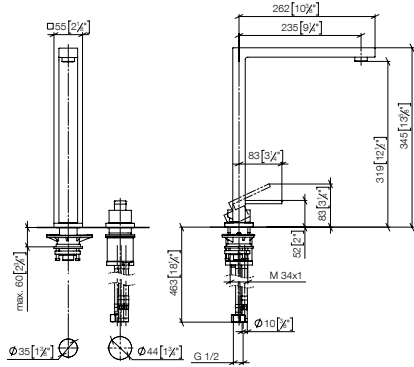

32 815 680
NEW

LOT Two-hole mixer with individual rosettes

- 235mm projection
- pivoting spout 360°
- air-enriched flow
- max. flow 8 l/min at 3 bar flow pressure
- lead-free
- WRAS
- This product can help a building meet the requirements of Green Building Rating Systems, e.g. LEED®, BREEAM®, DGNB

Operating unit can be positioned freely.

Standard article	32 815 680 FF	FF	Euro
Chrome		-00	1,727.80
Platinum		-08	2,764.50
Brushed Platinum		-06	2,764.50
Champagne (22kt Gold)		-47	3,455.60
Brushed Champagne (22kt Gold)		-46	3,455.60
Brushed Durabrass (23kt Gold)		-28	3,455.60
Dark Chrome		-19	2,591.70
Brushed Dark Platinum		-99	2,591.70