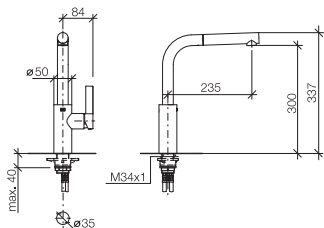

Recommended miscellaneous
Strainer waste with control handle

	10 712 970 FF	FF	Euro
Chrome		-00	187.70
Brushed Chrome		-93	244.00
Platinum		-08	300.20
Brushed Platinum		-06	300.20
Champagne (22kt Gold)		-47	375.40
Brushed Champagne (22kt Gold)		-46	375.40
Brushed Durabronze (23kt Gold)		-28	375.40
Dark Chrome		-19	281.50
Brushed Dark Platinum		-99	281.40

Recommended miscellaneous
Dispenser without rosette

	82 424 970 FF	FF	Euro
Chrome		-00	266.20
Brushed Chrome		-93	346.10
Platinum		-08	425.90
Brushed Platinum		-06	425.90
Champagne (22kt Gold)		-47	532.40
Brushed Champagne (22kt Gold)		-46	532.40
Brushed Durabronze (23kt Gold)		-28	532.40
Dark Chrome		-19	399.40
Brushed Dark Platinum		-99	479.10

33 871 790
NEW

1. **ELIO Single-lever mixer Pull-out with spray function**
2. 219mm projection
   - pivoting spout 360°
   - air-enriched flow and spray flow
   - fabric braided hose 1500 mm
   - max. flow 8 l/min at 3 bar flow pressure
   - lead-free
   - This product can help a building meet the requirements of Green Building Rating Systems, e.g. LEED®, BREEAM®, DGNB

Intrinsic protection against back flow.

Standard article	33 871 790 FF	FF	Euro
Chrome		-00	852.40
Brushed Chrome		-93	1,108.10
Platinum		-08	1,363.80
Brushed Platinum		-06	1,363.80
Champagne (22kt Gold)		-47	1,704.80
Brushed Champagne (22kt Gold)		-46	1,704.80
Brushed Durabronze (23kt Gold)		-28	1,704.80
Dark Chrome		-19	1,278.60
Brushed Dark Platinum		-99	1,278.60