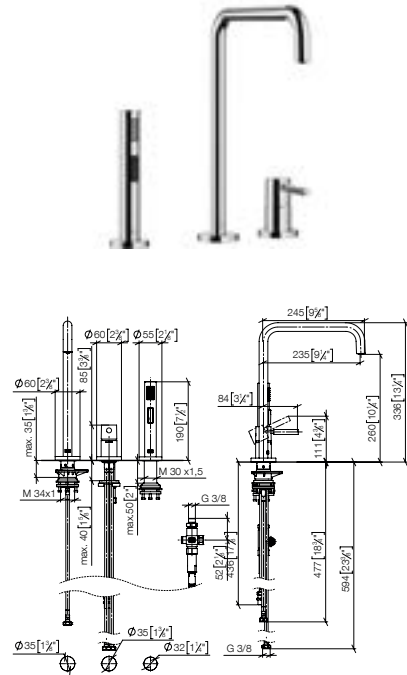

32 815 861 + 27 731 970

META SQUARE

Two-hole mixer with individual rosettes with rinsing spray set

- 235mm projection
- pivotable spout 360°
- Optional swivel limiter available with swivel limiter set 12 820 970 90
- air-enriched flow and spray flow
- fabric braided hose 1500 mm
- automatic spout/shower diverter
- sprayface with anti-scaling system
- max. flow 8 l/min at 3 bar flow pressure
- lead-free
- This product can help a building meet the requirements of Green Building Rating Systems, e.g. LEED®, BREEAM®, DGNB

Intrinsic protection against back flow.
Operating unit can be positioned freely.