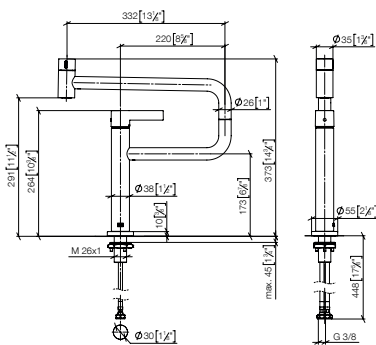

Custom-made options

- Finish variants