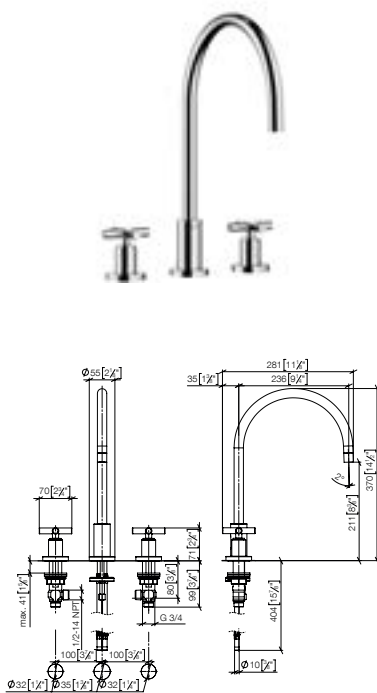

20 816 892
NEW

TARA Three-hole mixer

- 235mm projection
- pivotable spout 360°
- air-enriched flow
- max. flow 7 l/min at 3 bar flow pressure
- lead-free
- This product can help a building meet the requirements of Green Building Rating Systems, e.g. LEED®, BREEAM®, DGNB

Standard article	20 816 892 FF	FF	Euro
Chrome		-00	1,110.70
Brushed Chrome		-93	1,443.90
Platinum		-08	1,777.10
Brushed Platinum		-06	1,777.10
Champagne (22kt Gold)		-47	2,221.40
Brushed Champagne (22kt Gold)		-46	2,221.40
Durabrass (23kt Gold)		-09	2,221.40
Brushed Durabrass (23kt Gold)		-28	2,221.40
Dark Chrome		-19	1,666.10
Brushed Dark Platinum		-99	1,666.10
Matte Black		-33	1,499.40

Recommended miscellaneous
Strainer waste with control handle

	10 710 970 FF	FF	Euro
Chrome		-00	187.70
Brushed Chrome		-93	244.00
Platinum		-08	300.20
Brushed Platinum		-06	300.20
Champagne (22kt Gold)		-47	375.40
Brushed Champagne (22kt Gold)		-46	375.40
Durabrass (23kt Gold)		-09	375.40
Brushed Durabrass (23kt Gold)		-28	375.40
Dark Chrome		-19	281.50
Brushed Dark Platinum		-99	281.40
Matte Black		-33	253.50

Recommended miscellaneous
Dispenser with rosette

	82 444 970 FF	FF	Euro
Chrome		-00	290.00
Brushed Chrome		-93	377.00
Platinum		-08	464.00
Brushed Platinum		-06	464.00
Champagne (22kt Gold)		-47	580.00
Brushed Champagne (22kt Gold)		-46	580.00
Durabrass (23kt Gold)		-09	580.00
Brushed Durabrass (23kt Gold)		-28	580.00
Dark Chrome		-19	435.00
Brushed Dark Platinum		-99	435.00
Matte Black		-33	391.50

20 816 892 + 27 731 970
NEW

TARA Three-hole mixer with rinsing spray set

- 235mm projection
- pivotable spout 360°
- air-enriched flow and spray flow
- fabric braided hose 1500 mm
- automatic spout/shower diverter
- sprayface with anti-scaling system
- max. flow 7 l/min at 3 bar flow pressure
- lead-free
- This product can help a building meet the requirements of Green Building Rating Systems, e.g. LEED®, BREEAM®, DGNB

Set	1x 20 816 892 FF max. flow 7 l/min		1x 27 731 970 FF		Total price:
	FF	Euro	FF	Euro	Euro
Chrome	-00	1,110.70	-00	530.20	1,640.90
Brushed Chrome	-93	1,443.90	-93	689.20	2,133.10
Platinum	-08	1,777.10	-08	848.30	2,625.40
Brushed Platinum	-06	1,777.10	-06	848.30	2,625.40
Champagne (22kt Gold)	-47	2,221.40	-47	1,060.40	3,281.80
Brushed Champagne (22kt Gold)	-46	2,221.40	-46	1,060.40	3,281.80
Durabrass (23kt Gold)	-09	2,221.40	-09	1,060.40	3,281.80
Brushed Durabrass (23kt Gold)	-28	2,221.40	-28	1,060.40	3,281.80
Dark Chrome	-19	1,666.10	-19	795.30	2,461.40
Brushed Dark Platinum	-99	1,666.10	-99	795.30	2,461.40
Matte Black	-33	1,499.40	-33	715.70	2,215.10

Intrinsic protection against back flow.