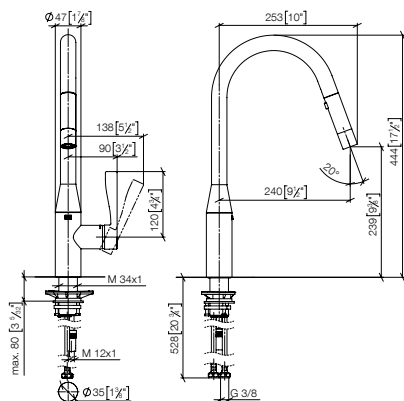

Pull-Out / Pull-Down

Sieger Design

33 870 895

SYNC Single-lever mixer Pull-down with spray function

- 240mm projection
- pivotable spout 360°
- Optional swivel limiter available with swivel limiter set 12 821 970 90
- laminar and spray flow
- 1800 mm metal shower hose
- sprayface with anti-scaling system
- max. flow 10.4 l/min at 3 bar flow pressure
- lead-free
- This product can help a building meet the requirements of Green Building Rating Systems, e.g. LEED®, BREEAM®, DGNB

Intrinsic protection against back flow.

Custom-made options

- Finish variants
- Red/blue marking

Standard article	33 870 895 FF	FF	Euro
Chrome	-00		942.00
Brushed Chrome	-93		1,224.60
Platinum	-08		1,506.90
Brushed Platinum	-06		1,506.90
Champagne (22kt Gold)	-47		1,883.90
Brushed Champagne (22kt Gold)	-46		1,883.90
Durabrass (23kt Gold)	-09		1,883.90
Brushed Durabrass (23kt Gold)	-28		1,883.90
Dark Chrome	-19		1,413.00
Brushed Dark Platinum	-99		1,413.00
Matte Black	-33		1,271.70

Recommended miscellaneous Strainer waste with control handle

	10 712 970 FF	FF	Euro
Chrome	-00		187.70
Brushed Chrome	-93		244.00
Platinum	-08		300.20
Brushed Platinum	-06		300.20
Champagne (22kt Gold)	-47		375.40
Brushed Champagne (22kt Gold)	-46		375.40
Durabrass (23kt Gold)	-09		375.40
Brushed Durabrass (23kt Gold)	-28		375.40
Dark Chrome	-19		281.50
Brushed Dark Platinum	-99		281.40
Matte Black	-33		253.50

Recommended miscellaneous Dispenser without rosette

	82 424 970 FF	FF	Euro
Chrome	-00		266.20
Brushed Chrome	-93		346.10
Platinum	-08		425.90
Brushed Platinum	-06		425.90
Champagne (22kt Gold)	-47		532.40
Brushed Champagne (22kt Gold)	-46		532.40
Durabrass (23kt Gold)	-09		532.40
Brushed Durabrass (23kt Gold)	-28		532.40
Dark Chrome	-19		399.40
Brushed Dark Platinum	-99		479.10
Matte Black	-33		359.30

33 875 895

SYNC Single-lever mixer Pull-down with spray function

- 240mm projection
- pivotable spout 360°
- Optional swivel limiter available with swivel limiter set 12 821 970 90
- laminar and spray flow
- 1800 mm metal shower hose
- sprayface with anti-scaling system
- max. flow 10.4 l/min at 3 bar flow pressure
- lead-free
- This product can help a building meet the requirements of Green Building Rating Systems, e.g. LEED®, BREEAM®, DGNB

Intrinsic protection against back flow.

Custom-made options

- Finish variants
- Red/blue marking

Standard article	33 875 895 FF	FF	Euro
Chrome	-00		942.00
Brushed Chrome	-93		1,224.60
Platinum	-08		1,506.90
Brushed Platinum	-06		1,506.90
Champagne (22kt Gold)	-47		1,883.90
Brushed Champagne (22kt Gold)	-46		1,883.90
Durabrass (23kt Gold)	-09		1,883.90
Brushed Durabrass (23kt Gold)	-28		1,883.90
Dark Chrome	-19		1,413.00
Brushed Dark Platinum	-99		1,413.00
Matte Black	-33		1,271.70