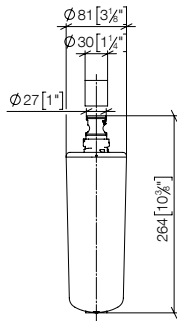

12 896 970

Replacement filter cartridge

- activated carbon filter (5.0 micron level)
- chemical and mechanical filtering
- reduces water hardness (ion exchanger)
- filters dirt, rust, chlorine and lead particles
- filter capacity approx. 450 litres
- for 12 892 970 90

The filter cartridge must be changed every six months. The installation instructions contain further information for guidance.

The products are not available in all markets, please contact your Dornbracht sales force.

Standard article	12 896 970 FF	FF	Euro
		90	129.70

12 892 970

Hot water tank incl. filter

- CEE 7/4 connector
- thermostat regulator (88°C - 98°C)
- capacity 2,5 litres
- power 1300 W
- voltage 220 - 240 volt
- activated carbon filter (5.0 micron level)
- chemical and mechanical filtering
- reduces water hardness (ion exchanger)
- filters dirt, rust, chlorine and lead particles
- filter capacity approx. 450 litres

For use with HOT & COLD WATER DISPENSER 17 861 625 / 17 861 680 / 17 861 790 / 17 861 875 / 17 861 888

The filter cartridge must be changed every six months. The installation instructions contain further information for guidance.

The products are not available in all markets, please contact your Dornbracht sales force.

NOTE: This item is conditioned separately.

Standard article	12 892 970 FF	FF	Euro
		90	1,135.10

- ELIO-ENO
- LOT
- MEM
- META SQUARE
- SYNC
- TARA
- TARA ULTRA
- VAIA
- Pull-Out / Pull-Down
- Profi Fitting
- BAR TAP
- Pot Filler / Pivot
- Rinsing Spray
- Accessory