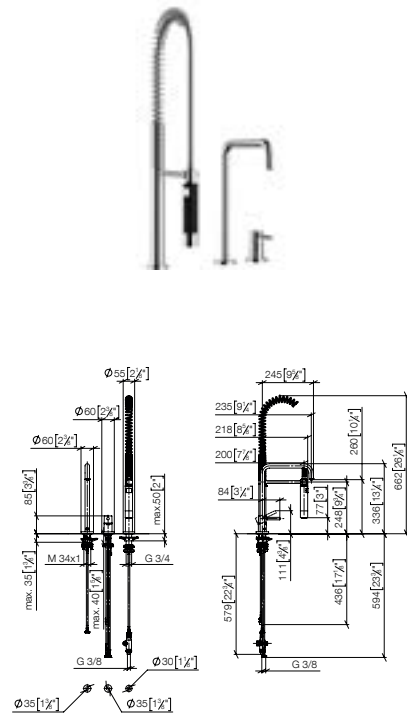

Recommended miscellaneous
Strainer waste with control handle

	10 710 970 FF		Euro
	FF	FF	Euro
Chrome	-00		187.70
Brushed Chrome	-93		244.00
Platinum	-08		300.20
Brushed Platinum	-06		300.20
Champagne (22kt Gold)	-47		375.40
Brushed Champagne (22kt Gold)	-46		375.40
Durabrass (23kt Gold)	-09		375.40
Brushed Durabrass (23kt Gold)	-28		375.40
Dark Chrome	-19		281.50
Brushed Dark Platinum	-99		281.40
Matte Black	-33		253.50

Recommended miscellaneous
Dispenser with rosette

	82 444 970 FF		Euro
	FF	FF	Euro
Chrome	-00		290.00
Brushed Chrome	-93		377.00
Platinum	-08		464.00
Brushed Platinum	-06		464.00
Champagne (22kt Gold)	-47		580.00
Brushed Champagne (22kt Gold)	-46		580.00
Durabrass (23kt Gold)	-09		580.00
Brushed Durabrass (23kt Gold)	-28		580.00
Dark Chrome	-19		435.00
Brushed Dark Platinum	-99		435.00
Matte Black	-33		391.50

32 815 861 + 27 799 970

META SQUARE

Two-hole mixer with individual rosettes with profi spray set

- 235mm projection
- pivotable spout 360°
- Optional swivel limiter available with swivel limiter set 12 820 970 90
- air-enriched flow and spray flow
- automatic spout/shower diverter
- sprayface with anti-scaling system
- max. flow 8 l/min at 3 bar flow pressure
- lead-free
- This product can help a building meet the requirements of Green Building Rating Systems, e.g. LEED®, BREEAM®, DGNB

Intrinsic protection against back flow.
Operating unit can be positioned freely.