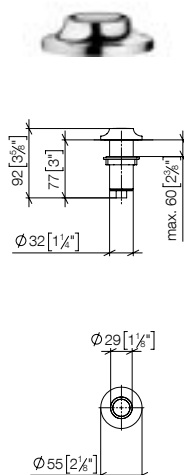

Custom-made options

- Finish variants

Standard article	10 714 970 FF	FF	Euro
Chrome		-00	132.10
Brushed Chrome		-93	171.80
Platinum		-08	211.20
Brushed Platinum		-06	211.20
Champagne (22kt Gold)		-47	264.20
Brushed Champagne (22kt Gold)		-46	264.20
Durabross (23kt Gold)		-09	264.20
Brushed Durabross (23kt Gold)		-28	264.20
Dark Chrome		-19	198.20
Brushed Dark Platinum		-99	198.20

10 713 809