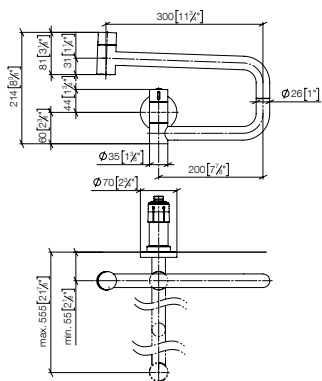

30 805 875

TARA ULTRA POT FILLER Cold-water valve

- 500mm projection
- pivoting spout
- laminar flow
- max. flow 5.7 l/min at 3 bar flow pressure
- min. recess depth 125 mm
- max. recess depth 80 mm
- lead-free
- This product can help a building meet the requirements of Green Building Rating Systems, e.g. LEED®, BREEAM®, DGNB

Custom-made options

- Finish variants
- without logo