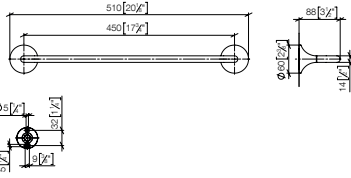

- gauge 450 mm
- width 510mm
- **88mm projection**

Fits VAIA

Custom-made options

- Finish variants
- Gauge modification

Standard article	83 070 809 FF	FF	Euro
Chrome		-00	370.70
Platinum		-08	593.10
Brushed Platinum		-06	593.10
Champagne (22kt Gold)		-47	741.30
Brushed Champagne (22kt Gold)		-46	741.30
Brushed Durabronze (23kt Gold)		-28	741.30
Dark Chrome		-19	556.10
Brushed Dark Platinum		-99	667.10