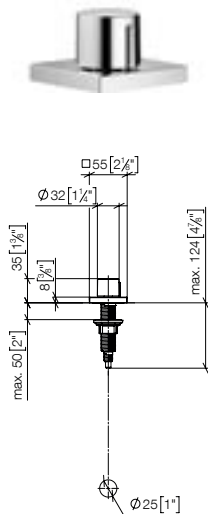

Custom-made options

- Finish variants

Standard article	10 710 970 FF	FF	Euro
Chrome		-00	187.70
Brushed Chrome		-93	244.00
Platinum		-08	300.20
Brushed Platinum		-06	300.20
Champagne (22kt Gold)		-47	375.40
Brushed Champagne (22kt Gold)		-46	375.40
Durabrass (23kt Gold)		-09	375.40
Brushed Durabrass (23kt Gold)		-28	375.40
Dark Chrome		-19	281.50
Brushed Dark Platinum		-99	281.40
Matte Black		-33	253.50

10 711 970