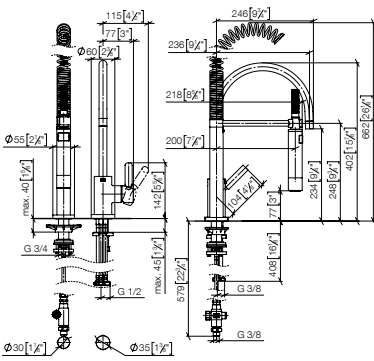

Recommended miscellaneous
Strainer waste with control handle

	10 710 970 FF		Euro
	FF	Euro	
Chrome	-00	187.70	
Brushed Chrome	-93	244.00	
Platinum	-08	300.20	
Brushed Platinum	-06	300.20	
Dark Chrome	-19	281.50	
Brushed Dark Platinum	-99	281.40	

Recommended miscellaneous
Dispenser with rosette

	82 444 970 FF		Euro
	FF	Euro	
Chrome	-00	290.00	
Brushed Chrome	-93	377.00	
Platinum	-08	464.00	
Brushed Platinum	-06	464.00	
Dark Chrome	-19	435.00	
Brushed Dark Platinum	-99	435.00