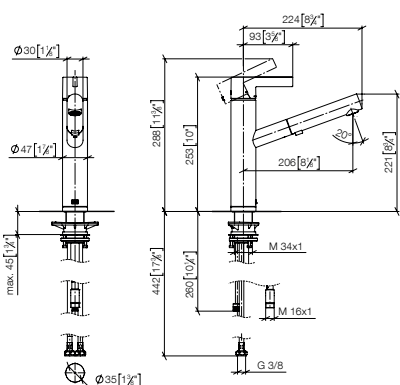

Recommended miscellaneous Strainer waste with control handle

	10 712 970 FF	FF	Euro
Chrome		-00	187.70
Brushed Chrome		-93	244.00
Platinum		-08	300.20
Brushed Platinum		-06	300.20
Champagne (22kt Gold)		-47	375.40
Brushed Champagne (22kt Gold)		-46	375.40
Brushed Durabronz (23kt Gold)		-28	375.40
Dark Chrome		-19	281.50
Brushed Dark Platinum		-99	281.40

Recommended miscellaneous Dispenser without rosette

	82 424 970 FF	FF	Euro
Chrome		-00	266.20
Brushed Chrome		-93	346.10
Platinum		-08	425.90
Brushed Platinum		-06	425.90
Champagne (22kt Gold)		-47	532.40
Brushed Champagne (22kt Gold)		-46	532.40
Brushed Durabronz (23kt Gold)		-28	532.40
Dark Chrome		-19	399.40
Brushed Dark Platinum		-99	479.10