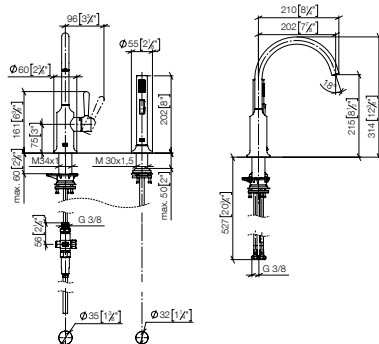

33 810 809 + 27 731 809
NEW

1. **VAIA Single-lever mixer with rinsing spray set**
2. 202mm projection
   - pivotable spout 360°
   - air-enriched flow and spray flow
   - fabric braided hose 1500 mm
   - automatic spout/shower diverter
   - sprayface with anti-scaling system
   - max. flow 7 l/min at 3 bar flow pressure
   - lead-free
   - This product can help a building meet the requirements of Green Building Rating Systems, e.g. LEED®, BREEAM®, DGNB
3. **Intrinsic protection against back flow.**

	1x 33 810 809 FF max. flow 7 l/min		1x 27 731 809 FF		Total price:
	FF	Euro	FF	Euro	Euro
Chrome	-00	866.70	-00	637.00	1,503.70
Brushed Chrome	-93	1,126.70	-93	828.10	1,954.80
Platinum	-08	1,386.70	-08	1,019.20	2,405.90
Brushed Platinum	-06	1,386.70	-06	1,019.20	2,405.90
Champagne (22kt Gold)	-47	1,733.40	-47	1,274.00	3,007.40
Brushed Champagne (22kt Gold)	-46	1,733.40	-46	1,274.00	3,007.40
Durabronz (23kt Gold)	-09	1,733.40	-09	1,274.00	3,007.40
Brushed Durabronz (23kt Gold)	-28	1,733.40	-28	1,274.00	3,007.40
Dark Chrome	-19	1,300.10	-19	955.50	2,255.60
Brushed Dark Platinum	-99	1,300.10	-99	955.50	2,255.60
Matte Black	-33	1,170.00	-33	860.00	2,030.00

Recommended miscellaneous
Dispenser with rosette

	82 434 809 FF	FF	Euro
Chrome		-00	299.50
Brushed Chrome		-93	389.30
Platinum		-08	479.20
Brushed Platinum		-06	479.20
Champagne (22kt Gold)		-47	598.90
Brushed Champagne (22kt Gold)		-46	598.90
Durabronz (23kt Gold)		-09	598.90
Brushed Durabronz (23kt Gold)		-28	598.90
Dark Chrome		-19	449.20
Brushed Dark Platinum		-99	449.20
Matte Black		-33	404.30

Elio-ENO

LOT

MEM

META SQUARE

SYNC

TARA

TARA ULTRA

VAIA

Pull-Out / Pull-Down

Profi Fitting

BAR TAP

Pot Filler / Pivot

Rinsing Spray

Accessory