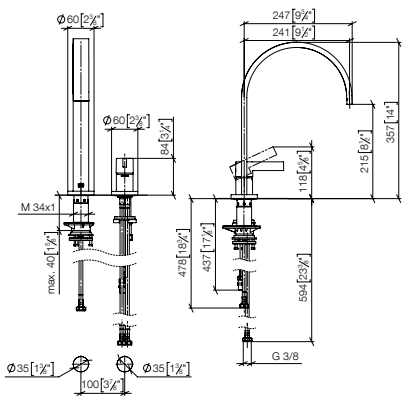

- ELIO-ENO
- LOT
- MEM
- META SQUARE
- SYNC
- TARA
- TARA ULTRA
- VAIA
- Pull-Out / Pull-Down
- Profi Fitting
- BAR TAP
- Pot Filler / Pivot
- Rinsing Spray
- Accessory