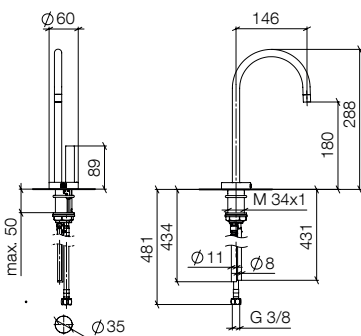

17 861 875

TARA ULTRA HOT & COLD WATER DISPENSER

- 146mm projection
- rigid, thermally insulated spout
- laminar flow
- provides filtered, hot water up to 93°C
- provides filtered, cold water
- max. flow 2 l/min at 3 bar flow pressure
- ready-to-use control unit for wall mounting (135mm x 160mm x 60mm)
- electronic magnetic valve
- 100-230 V, 50-60 Hz, 18 W power supply unit, incl. country-specific adapter set
- lead-free
- This product can help a building meet the requirements of Green Building Rating Systems, e.g. LEED®, BREEAM®, DGNB

A minimum flow pressure of 3 bar is necessary for the HOT & COLD WATER DISPENSER to work perfectly in conjunction with a hot water tank and filter.

In addition, the installation must be above a kitchen sink.

The filter cartridge must be changed every six months. The installation instructions contain further information for guidance.

Detailed planning information and technical data can be found at www.dornbracht.com/professional

Custom-made options

- Finish variants

Standard article	17 861 875 FF	FF	Euro
Chrome		-00	1,115.30
Brushed Chrome		-93	1,449.80
Platinum		-08	1,784.40
Brushed Platinum		-06	1,784.40
Champagne (22kt Gold)		-47	2,230.50
Brushed Champagne (22kt Gold)		-46	2,230.50
Durabrass (23kt Gold)		-09	2,230.50
Brushed Durabrass (23kt Gold)		-28	2,230.50
Dark Chrome		-19	1,672.90
Brushed Dark Platinum		-99	1,672.80
Matte Black		-33	1,505.30

Required miscellaneous
Hot water tank incl. filter

	12 892 970 FF	FF	Euro
		90	1,135.10

LOT

MEM

META SQUARE

SYNC

TARA

TARA ULTRA

VAIA

Pull-Out / Pull-Down

Profi Fitting

BAR TAP

Pot Filler / Pivot

Rinsing Spray

Accessory

33 805 875

TARA ULTRA BAR TAP Single-lever mixer

- 166mm projection
- pivotable spout 360°
- laminar flow
- max. flow 8 l/min at 3 bar flow pressure
- lead-free
- This product can help a building meet the requirements of Green Building Rating Systems, e.g. LEED®, BREEAM®, DGNB