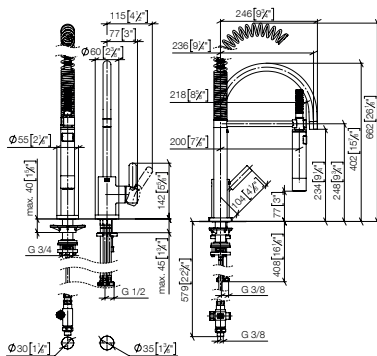

Recommended miscellaneous
Strainer waste with control handle

	10 710 970 FF		Euro
	FF	Euro	
Chrome	-00	187.70	
Brushed Chrome	-93	244.00	
Platinum	-08	300.20	
Brushed Platinum	-06	300.20	
Dark Chrome	-19	281.50	
Brushed Dark Platinum	-99	281.40	

Recommended miscellaneous
Dispenser with rosette

	82 444 970 FF		Euro
	FF	Euro	
Chrome	-00	290.00	
Brushed Chrome	-93	377.00	
Platinum	-08	464.00	
Brushed Platinum	-06	464.00	
Dark Chrome	-19	435.00	
Brushed Dark Platinum	-99	435.00