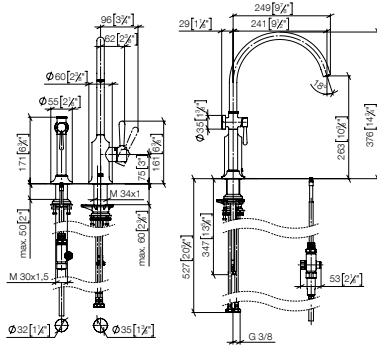

Set	1x 33 826 809 FF max. flow 7 l/min		1x 27 718 809 FF		Total price:
	FF	Euro	FF	Euro	Euro
Chrome	-00	898.00	-00	669.50	1,567.50
Brushed Chrome	-93	1,167.40	-93	870.40	2,037.80
Platinum	-08	1,436.80	-08	1,071.20	2,508.00
Brushed Platinum	-06	1,436.80	-06	1,071.20	2,508.00
Champagne (22kt Gold)	-47	1,796.00	-47	1,339.10	3,135.10
Brushed Champagne (22kt Gold)	-46	1,796.00	-46	1,339.10	3,135.10
Durabronz (23kt Gold)	-09	1,796.00	-09	1,339.10	3,135.10
Brushed Durabronz (23kt Gold)	-28	1,796.00	-28	1,339.10	3,135.10
Dark Chrome	-19	1,347.00	-19	1,004.30	2,351.30
Brushed Dark Platinum	-99	1,347.00	-99	1,004.30	2,351.30
Matte Black	-33	1,212.30	-33	903.80	2,116.10