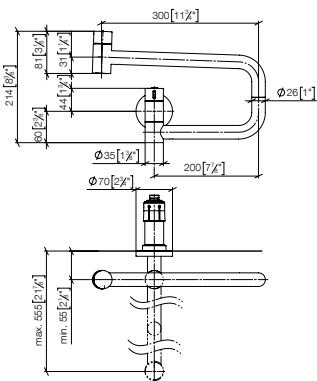

Custom-made options

- Finish variants
- without logo

Standard article 30 805 875 FF FF Euro

Chrome	-00	1,255.10
Brushed Chrome	-93	1,631.70
Platinum	-08	2,008.20
Brushed Platinum	-06	2,008.20
Champagne (22kt Gold)	-47	2,510.20
Brushed Champagne (22kt Gold)	-46	2,510.20
Durabronz (23kt Gold)	-09	2,510.20
Brushed Durabronz (23kt Gold)	-28	2,510.20
Dark Chrome	-19	1,882.70
Brushed Dark Platinum	-99	1,876.00