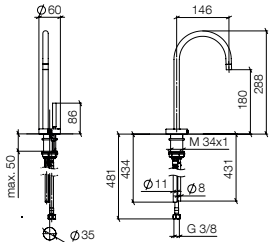

17 861 888

TARA HOT & COLD WATER DISPENSER

- 146mm projection
- rigid, thermally insulated spout
- laminar flow
- provides filtered, hot water up to 93°C
- provides filtered, cold water
- max. flow 2 l/min at 3 bar flow pressure
- ready-to-use control unit for wall mounting (135mm x 160mm x 60mm)
- electronic magnetic valve
- 100-230 V, 50-60 Hz, 18 W power supply unit, incl. country-specific adapter set
- lead-free
- This product can help a building meet the requirements of Green Building Rating Systems, e.g. LEED®, BREEAM®, DGNB

A minimum flow pressure of 3 bar is necessary for the HOT & COLD WATER DISPENSER to work perfectly in conjunction with a hot water tank and filter.

In addition, the installation must be above a kitchen sink.

The filter cartridge must be changed every six months. The installation instructions contain further information for guidance.

Detailed planning information and technical data can be found at www.dornbracht.com/professional

Custom-made options

- Finish variants

Standard article	17 861 888 FF	FF	Euro
Chrome		-00	1,299.40
Brushed Chrome		-93	1,689.20
Platinum		-08	2,079.00
Brushed Platinum		-06	2,079.00
Champagne (22kt Gold)		-47	2,598.80
Brushed Champagne (22kt Gold)		-46	2,598.80
Durabrass (23kt Gold)		-09	2,598.80
Brushed Durabrass (23kt Gold)		-28	2,598.80
Dark Chrome		-19	1,949.10
Brushed Dark Platinum		-99	1,948.90
Matte Black		-33	1,754.00

Required miscellaneous
Hot water tank incl. filter

12 892 970 FF	FF	Euro
	90	1,135.10

E.LIO-ENO

LOT

MEM

META SQUARE

SYNC

TARA

TARA ULTRA

VAIA

Pull-Out / Pull-Down

Profi Fitting

BAR TAP

Pot Filler / Pivot

Rinsing Spray

Accessory

33 805 888

TARA BAR TAP Single-lever mixer

- 166mm projection
- pivotable spout 360°
- laminar flow
- max. flow 8.3 l/min at 3 bar flow pressure
- lead-free
- This product can help a building meet the requirements of Green Building Rating Systems, e.g. LEED®, BREEAM®, DGNB