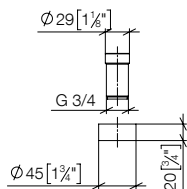

Accessory

ELIO-ENO

12 720 970

Extension set
• for clamping depths > 45 mm to max. 85 mm

For combination with rinsing spray set 27731970, 27721970, 27723970, 27722970, 27731809, 27718809 only.

Standard article	12 720 970 FF	FF	Euro
		90	53.60

LOT

MEM

META SQUARE

12 780 970

Extension set
• for clamping depths > 45 mm to max. 85 mm

For combination with Profi spray set 27799970, 27789970, 27785970, 27784970 only.

Standard article	12 780 970 FF	FF	Euro
		90	53.60

SYNC

TARA

TARA ULTRA

VAIA

12 802 970

Extension set
• for clamping depths > 45 mm to max. 85 mm

For combination with two-hole mixer 32815680, 32800680, 32843680, 32805680, 32800790.

Standard article	12 802 970 FF	FF	Euro
		90	63.20

Pull-Out / Pull-Down

Profi Fitting

BAR TAP

Pot Filler / Pivot

Rinsing Spray

Accessory