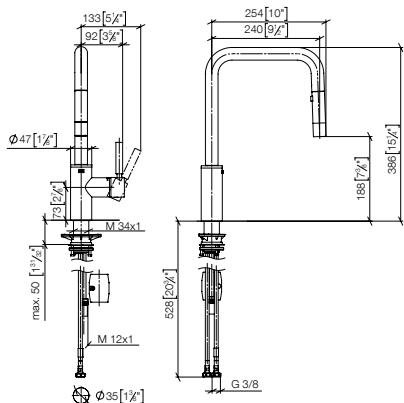

33 870 861

META SQUARE Single-lever mixer Pull-down with spray function

- 240mm projection
- pivotable spout 360°
- Optional swivel limiter available with swivel limiter set 12 823 970 90
- laminar and spray flow
- 1800 mm metal shower hose
- sprayface with anti-scaling system
- max. flow 10.4 l/min at 3 bar flow pressure
- lead-free
- This product can help a building meet the requirements of Green Building Rating Systems, e.g. LEED®, BREEAM®, DGNB

Intrinsic protection against back flow.

Custom-made options

- Finish variants
- Red/blue marking

Standard article	33 870 861 FF	FF	Euro
Chrome	-00		896.50
Brushed Chrome	-93		1,165.50
Platinum	-08		1,434.30
Brushed Platinum	-06		1,434.30
Champagne (22kt Gold)	-47		1,793.00
Brushed Champagne (22kt Gold)	-46		1,793.00
Durabrass (23kt Gold)	-09		1,793.00
Brushed Durabrass (23kt Gold)	-28		1,793.00
Dark Chrome	-19		1,344.80
Brushed Dark Platinum	-99		1,344.80
Matte Black	-33		1,210.20

Recommended miscellaneous
Strainer waste with control handle

10 712 970 FF FF Euro

Chrome	-00	187.70
Brushed Chrome	-93	244.00
Platinum	-08	300.20
Brushed Platinum	-06	300.20
Champagne (22kt Gold)	-47	375.40
Brushed Champagne (22kt Gold)	-46	375.40
Durabrass (23kt Gold)	-09	375.40
Brushed Durabrass (23kt Gold)	-28	375.40
Dark Chrome	-19	281.50
Brushed Dark Platinum	-99	281.40
Matte Black	-33	253.50

Recommended miscellaneous
Dispenser without rosette

82 424 970 FF FF Euro

Chrome	-00	266.20
Brushed Chrome	-93	346.10
Platinum	-08	425.90
Brushed Platinum	-06	425.90
Champagne (22kt Gold)	-47	532.40
Brushed Champagne (22kt Gold)	-46	532.40
Durabrass (23kt Gold)	-09	532.40
Brushed Durabrass (23kt Gold)	-28	532.40
Dark Chrome	-19	399.40
Brushed Dark Platinum	-99	479.10
Matte Black	-33	359.30

ELIO-ENO

LOT

MEM

META SQUARE

SYNC

TARA

TARA ULTRA

VAIA

Pull-Out / Pull-Down

Profi Fitting

BAR TAP

Pot Filler / Pivot

Rinsing Spray

Accessory